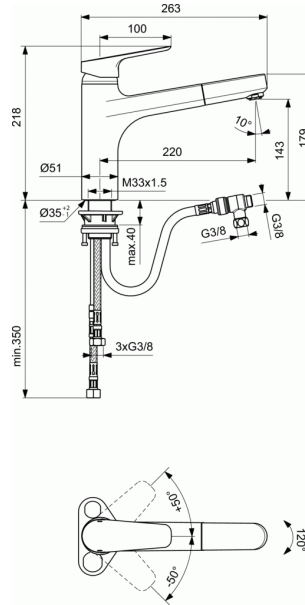

## CERAPLAN III One-hole kitchen mixer ND

### One-hole kitchen mixer ND

- High attached pull-out spout
- Designed to operate at low pressure ND
- Easy-Fix fixation
- Fixation allows up to 45 mm thickness on the boards
- Flexible hoses G3/8" for water supply system connection
- 35 mm ceramic cartridge
- Hot water limiter
- Turn able 120°
- 1F plastic pull-out spray
- Brass cast body
- Metal handle with red and blue indicator
- Aerator Perlator
- Noise class 1
- Comply with EN817, NF
- The same ND - designed