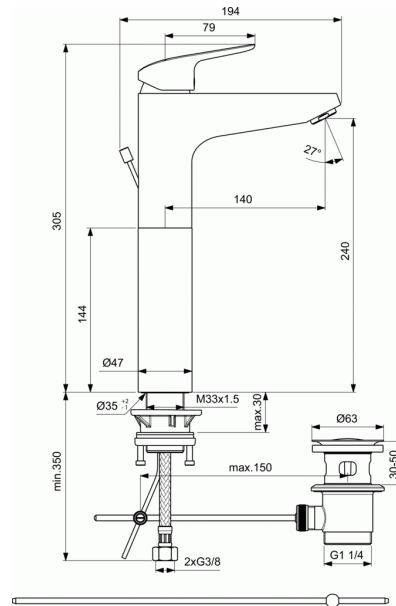

CERAFLEX

One-hole Vessel basin mixer

One-hole Vessel basin mixer

- 38 mm cartridge FirmaFlow® ISI with hot water limiter
- Brass cast body - 2 pcs
- Metal handle with red and blue colour indication - printed on handle
- Slim Perlator aerator with 5 l/min flow rate limiter
- Metal pop-up waste
- Flexible hoses G3/8" for water supply system connection
- Easy-Fix system for installation
- Comply with EN817