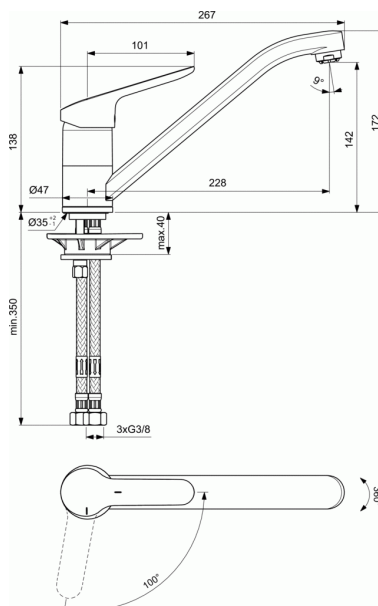

### One-hole sink mixer BlueStart® ND

- Tubular spout
- For low pressure ND
- Brass body with soldered tubular spout
- Metal handle with red and blue colour indication - printed on handle
- Cold water in central position BlueStart
- Aerator Perlator M24x1
- 38 mm cartridge FirmaFlow® with hot water limiter + Click technology
- With 3 pcs flexible hoses PEX G3/8" for low pressure application
- Easy-Fix system for installation with centering & sealing ring
- Comply with EN817