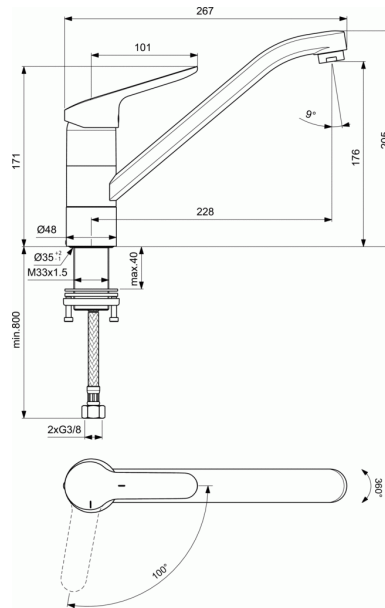

CERAFLEX

One-hole sink mixer BlueStart®, pre-window version

One-hole sink mixer BlueStart®, pre-window version

- Tubular spout
- Pre-window version
- With Fixation-socket for window solution
- Brass body with soldered tubular spout
- Metal handle with red and blue colour indication - printed on handle
- Cold water in central position BlueStart
- Aerator Perlator M24x1
- 38 mm cartridge FirmaFlow® with hot water limiter + Click technology
- Flexible hoses PEX G3/8"
- Comply with EN817