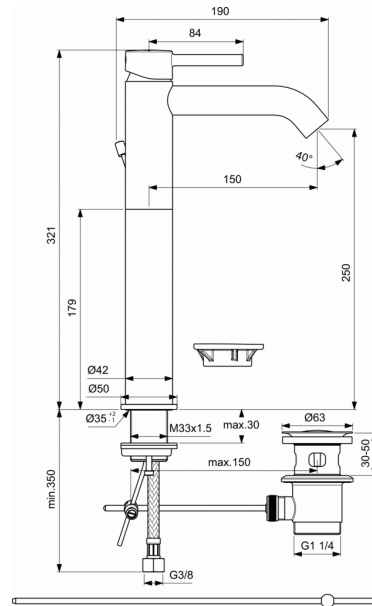

## One-hole Vessel basin mixer

### One-hole Vessel basin mixer

- 28 mm ceramic cartridge with hot water limiter
- Metal handle with red and blue colour indication
- Cache aerator with 5 l/min flow rate limiter
- Metal pop-up waste
- Easy-Fix fixation
- Flexible hoses G3/8" for water supply
- Comply with EN817