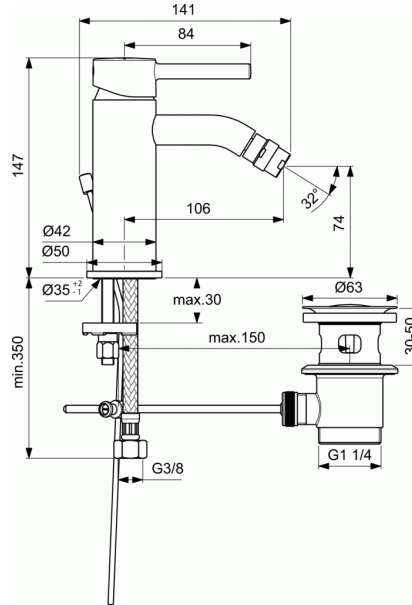

## One-hole bidet mixer

### One-hole bidet mixer

- 28 mm ceramic cartridge with hot water limiter
- Metal handle with red and blue colour indication
- Flexible hoses G3/8" for water supply
- Metal pop-up waste
- Easy-Fix fixation
- Perlator aerator with ball-joint with 5 l/min flow rate limiter
- Finish: XG - powder coating; Silk Black
- Comply with EN817