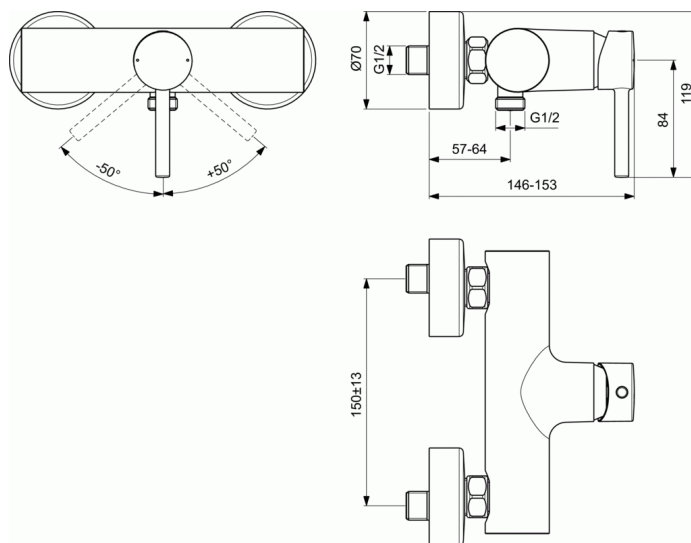

CERALINE

Exposed shower mixer

Exposed shower mixer

38 mm ceramic cartridge with hot water limiter
Metal handle with red and blue colour indication
Check valve
Standard S-Connections

XG finish: powder coating; Silk Black

Comply with EN817

FINISHES*

* AA = Chrome, XG = Silk Black (Matt Black)

KEY FEATURES & BENEFITS