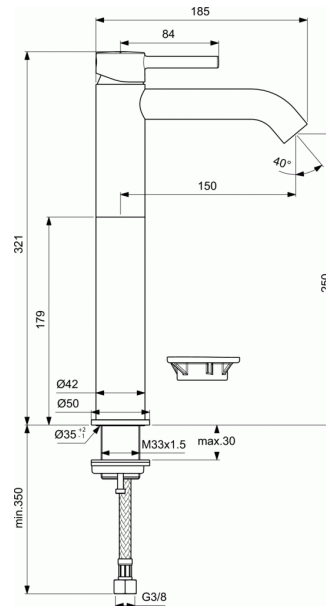

## One-hole Vessel basin mixer

### One-hole Vessel basin mixer

- 28 mm ceramic cartridge with hot water limiter
- Metal handle with red and blue colour indication
- Cache aerator with 5 l/min flow rate limiter
- Easy-Fix fixation
- Flexible hoses G3/8" for water supply
- Comply with EN817