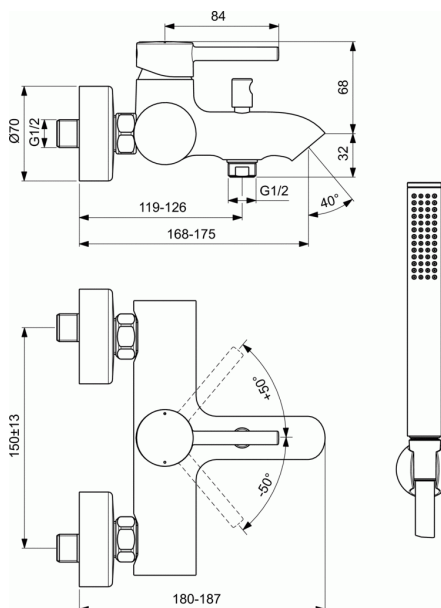

CERALINE

Bath Shower mixer exposed with accessories

Bath Shower mixer exposed with accessories

38mm Firma Flow ceramic cartridge with hot water limiter
Metal handle with red and blue color indication
check valve
standard S-Connections
Noise reducers
Cache aerator
automatic diverter
Accessories: stick hand spray 1-functional, metal wall bracket,
shower hose 1750mm
XG Finish: powder coating; Silk Black

Comply with EN817

FINISHES*

* XG = Silk Black (Matt Black), AA = Chrome