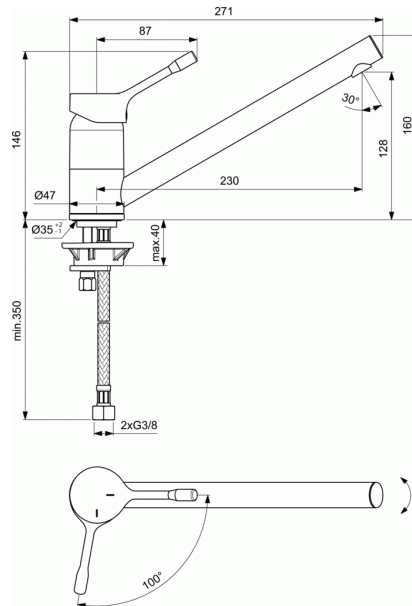

CERALOOK

One-hole sink mixer BlueStart®

One-hole sink mixer BlueStart®

- Brass body with low attached tubular spout
- Metal handle with red and blue colour indication - printed on handle
- Cold start indication in central position
- Hidden aerator
- 38 mm cartridge FirmaFlow® with hot water limiter + Click technology
- Flexible hoses PEX G3/8"
- Easy-Fix system for installation with centering & sealing ring
- Finish: Chrome
- Packaging: picture box
- Comply with EN817