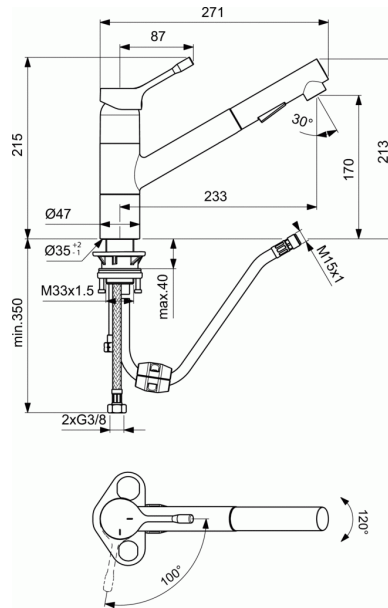

CERALOOK

One-hole sink mixer BlueStart®

One-hole sink mixer BlueStart®

- Brass body with pull-out multifunctional spray
- Metal handle with red and blue colour indication - printed on handle
- Cold start indication in central position
- Hidden aerator
- 38 mm cartridge FirmaFlow® with hot water limiter + Click technology
- Flexible hoses PEX G3/8"
- Easy-Fix system for installation with centering & sealing ring
- Finish: Chrome
- Packaging: picture box
- Comply with EN817