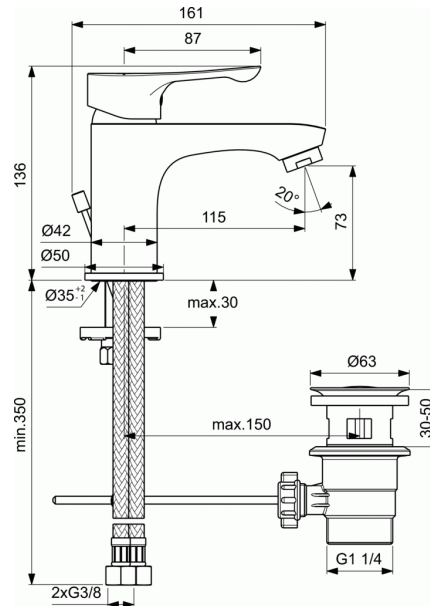

ALPHA

One-hole basin mixer

One-hole basin mixer

- 35 mm ceramic cartridge with hot water limiter
- Click technology
- Metal handle with red and blue colour indication
- Perlator aerator
- Easy-Fix system for installation
- Flexible hoses G3/8" for water supply
- Plastic pop-up waste
- Comply with EN817