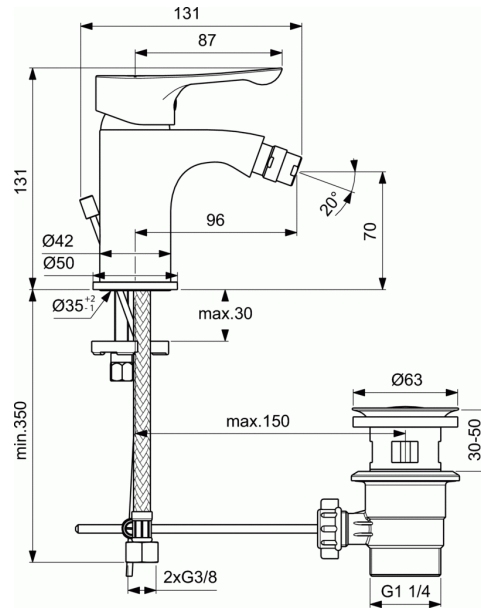

ALPHA One-hole bidet mixer

One-hole bidet mixer

- 35 mm ceramic cartridge with hot water limiter
- Metal handle with red and blue colour indication
- Flexible hoses G3/8" for water supply
- Plastic pop-up waste
- Easy-Fix system for installation
- Aerator with ball joint
- Comply with EN817