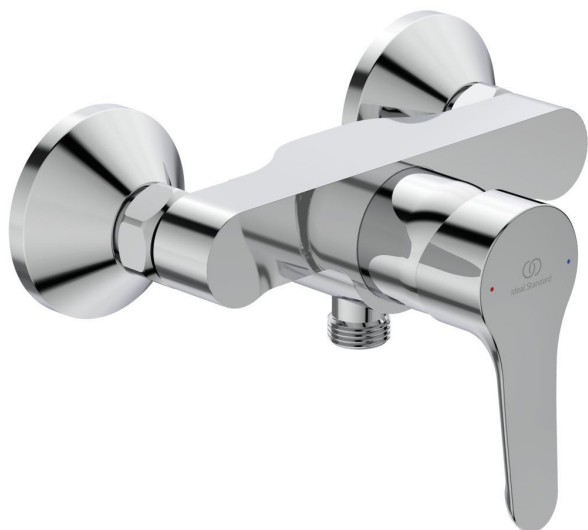

ALPHA

Exposed shower mixer

Exposed shower mixer

- 35 mm ceramic cartridge with hot water limiter
- Metal handle with red and blue colour indication
- Check valve
- Standard S-Connections
- Comply with EN817

FINISHES*

AA

* AA = Chrome

KEY FEATURES & BENEFITS