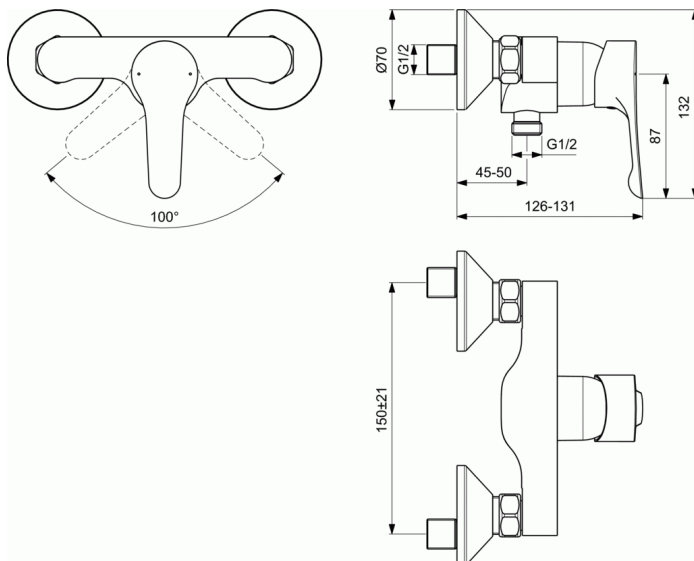

ALPHA

Exposed shower mixer

Exposed shower mixer

- 35 mm ceramic cartridge with hot water limiter
- Metal handle with red and blue colour indication
- Check valve
- Standard S-Connections
- Comply with EN817