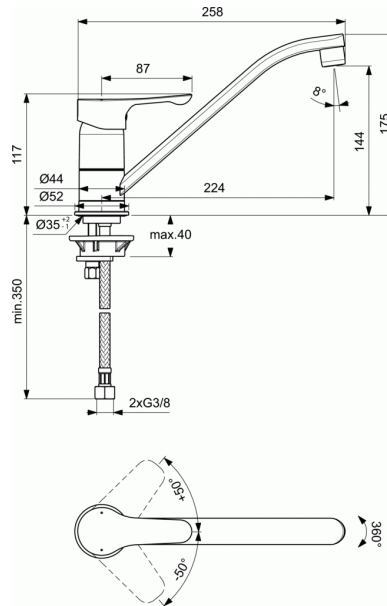

ALPHA

One-hole kitchen mixer with low attached spout

One-hole kitchen mixer with low attached spout

35 mm ceramic cartridge with hot water limiter

Click technology

Metal handle with red and blue colour indication

Perlator aerator

Easy-Fix system for installation

Flexible hoses G3/8" for water supply

Comply with EN817

FINISHES*

* AA = Chrome

KEY FEATURES & BENEFITS