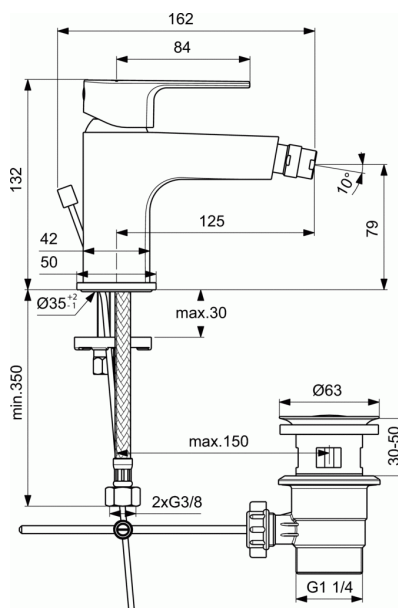

CERAFINE D

One-hole bidet mixer with plastic pop-up waste

One-hole bidet mixer with plastic pop-up waste

28 mm ceramic cartridge FirmaFlow® with hot water limiter

Metal handle with red and blue indicator

Aerator with ball joint with 5 l/min flow rate limiter

Decorative rosette part of the body (one piece)

Easy-Fix system for installation

Flexible hoses G3/8" for water supply system connection

Plastic pop-up waste

Comply with EN817

FINISHES*

AA

* AA = Chrome