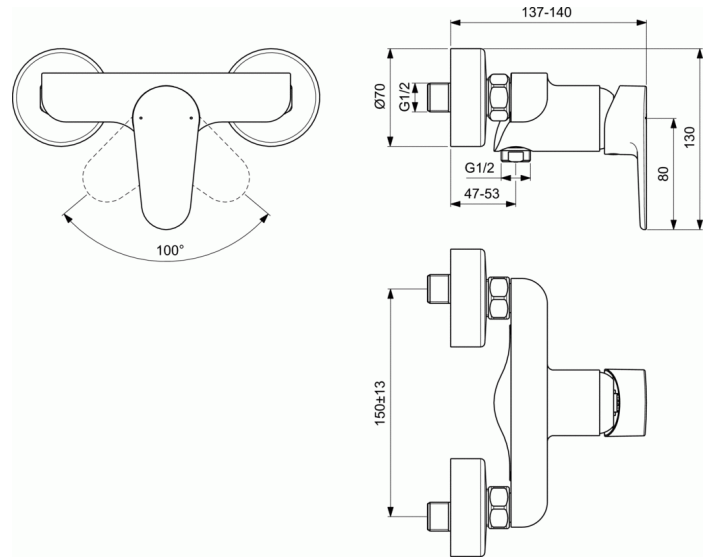

CERAFINE O

Exposed shower mixer

Exposed shower mixer

38 mm ceramic cartridge FirmaFlow® with hot water limiter

Metal handle with red and blue indicator

Check valve

Standard S-connections

Finishes:

- technology electroplating (AA)

- technology powder coating (XG, U4)

Comply with EN817

FINISHES*

AA

U4

XG

* AA = Chrome, U4 = Matt black/chrome, XG = Silk Black (Matt Black)