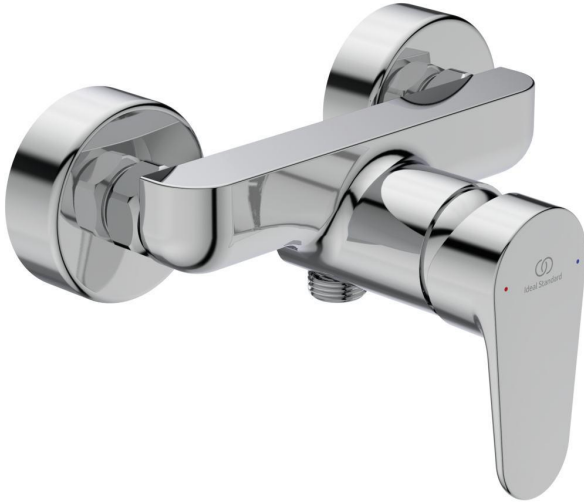

CERAFINE O

Exposed shower mixer

Exposed shower mixer

38 mm ceramic cartridge FirmaFlow® with hot water limiter

Metal handle with red and blue indicator

Check valve

Standard S-connections

Finishes:

- technology electroplating (AA)

- technology powder coating (XG, U4)

Comply with EN817

FINISHES*

AA

U4

XG

* AA = Chrome, U4 = Matt black/chrome, XG = Silk Black (Matt Black)