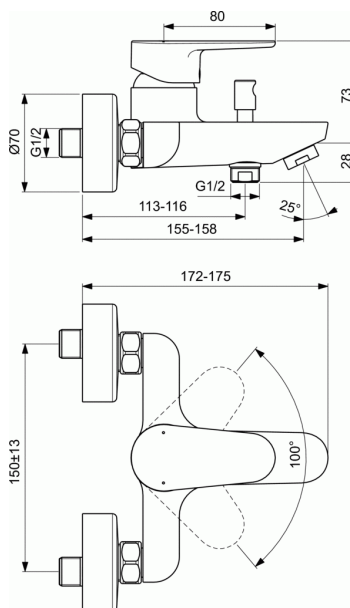

CERAFINE O

Exposed bath & shower mixer

Exposed bath & shower mixer

38 mm ceramic cartridge FirmaFlow® with hot water limiter

Metal handle with red and blue indicator

Check valve

Standard S-connections

Aerator Perlator

XG

* U4 = Matt black/chrome, AA = Chrome, XG = Silk Black (Matt Black)