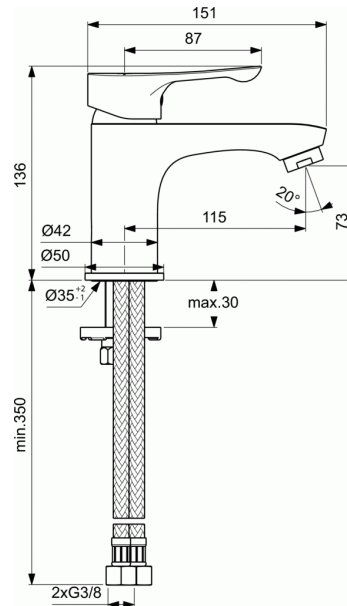

ALPHA

One-hole basin mixer

One-hole basin mixer

- 35 mm ceramic cartridge with hot water limiter
- Click technology
- Metal handle with red and blue colour indication
- Perlator aerator
- Easy-Fix system for installation
- Flexible hoses G3/8" for water supply
- Comply with EN817