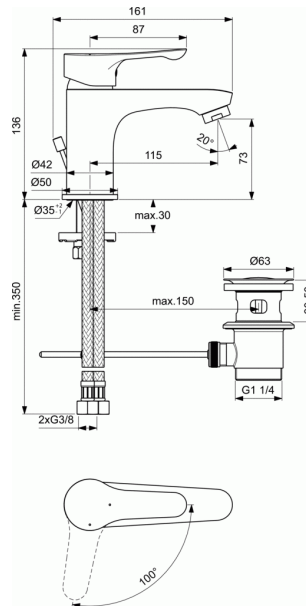

ALPHA

One-hole basin mixer BlueStart®

One-hole basin mixer BlueStart®

- 35 mm ceramic cartridge with hot water limiter
- Cold start BlueStart® technology
- Metal handle with red and blue colour indication
- Perlator aerator with 5 l/min flow rate limiter
- Easy-Fix system for installation
- Flexible hoses G3/8" for water supply
- Metal pop-up waste
- Comply with EN817