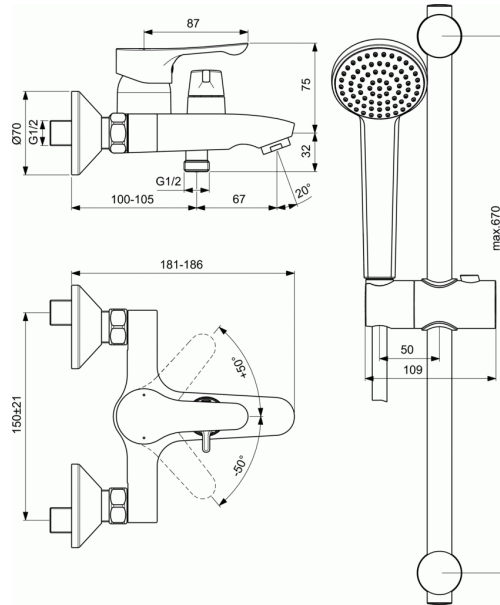

ALPHA

Exposed bath & shower mixer

Exposed bath & shower mixer

- 35 mm ceramic cartridge with hot water limiter
- Metal handle with red and blue colour indication
- Check valve
- Standard S-Connections
- Perlator aerator
- Ceramic manual diverter
- Accessories: 1F hand shower, metal shower hose 1500 mm, 720 mm shower bar with movable wall brackets
- Comply with EN817

FINISHES*

* AA = Chrome

KEY FEATURES & BENEFITS