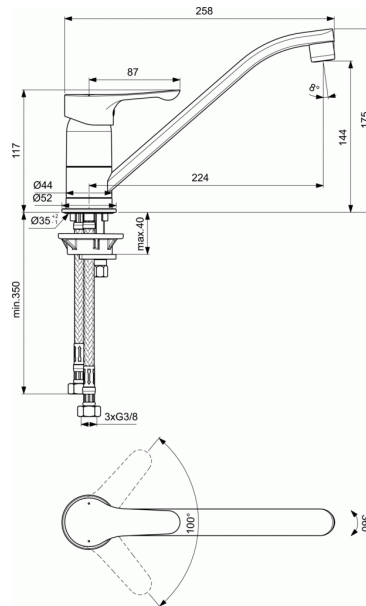

## One-hole kitchen mixer with low attached spout ND

### One-hole kitchen mixer with low attached spout ND

- ND - designed to operate at low pressure
- 35 mm ceramic cartridge with hot water limiter
- Click technology
- Metal handle with red and blue colour indication
- Perlator aerator
- Easy-Fix system for installation
- Flexible hoses G3/8" for water supply (3 pcs)
- Comply with EN817