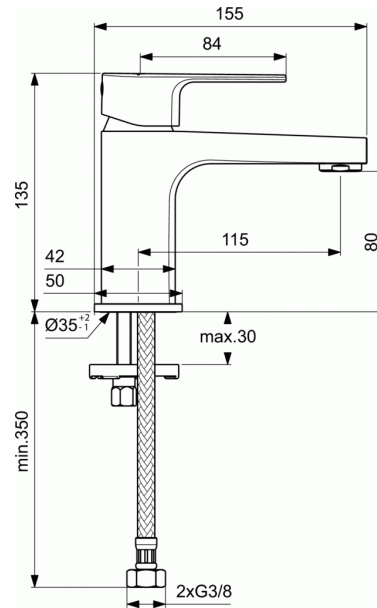

CERAFINE D

One-hole basin mixer H80 without pop-up waste

One-hole basin mixer H80 without pop-up waste
28 mm ceramic cartridge FirmaFlow® with hot water limiter
Metal handle with red and blue indicator
Aerator Perlator with 5 l/min flow rate limiter
Decorative rosette part of the body (one piece)
Easy-Fix system for installation
Flexible hoses G3/8" for water supply system connection
Comply with EN817