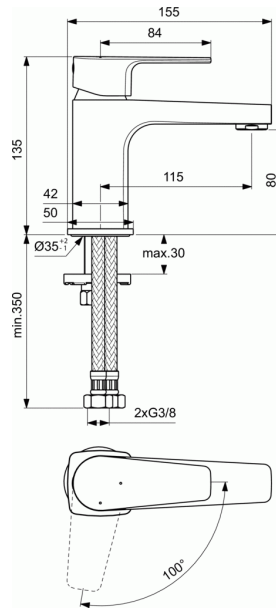

### One-hole basin mixer H80 BlueStart® without pop-up waste

#### One-hole basin mixer H80 BlueStart® without pop-up waste

28 mm ceramic cartridge FirmaFlow® with hot water limiter  
Metal handle with red and blue indicator  
Slim aerator with 5 l/min flow rate limiter  
BlueStart® technology  
Decorative rosette part of the body (one piece)  
Easy-Fix system for installation  
Flexible hoses G3/8" for water supply system connection  
Comply with EN817