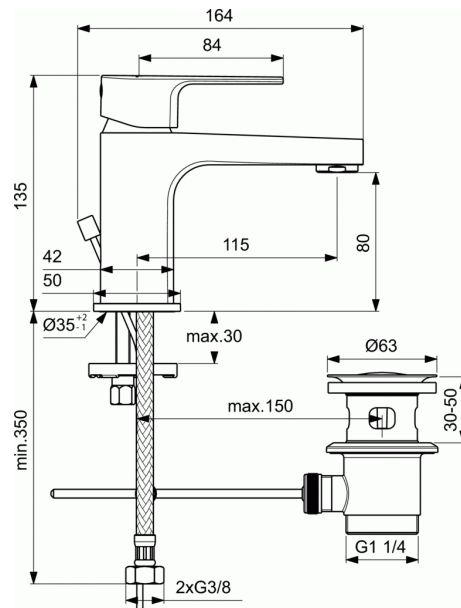

### One-hole basin mixer H80 with metal pop-up waste

#### One-hole basin mixer H80 with metal pop-up waste

- 28 mm ceramic cartridge FirmaFlow® with hot water limiter
- Metal handle with red and blue indicator
- Slim aerator with 5 l/min flow rate limiter
- Decorative rosette part of the body (one piece)
- Easy-Fix system for installation
- Flexible hoses G3/8" for water supply system connection
- Metal pop-up waste
- Comply with EN817