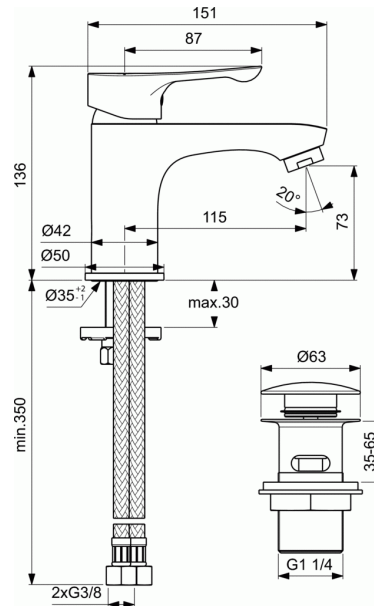

ALPHA

One-hole basin mixer

One-hole basin mixer

- 35 mm ceramic cartridge with hot water limiter
- Click technology
- Metal handle with red and blue colour indication
- Perlator aerator
- Easy-Fix installation
- Flexible hoses G3/8" for water supply
- Click - Clack waste for washbasin with overflow
- Comply with EN817