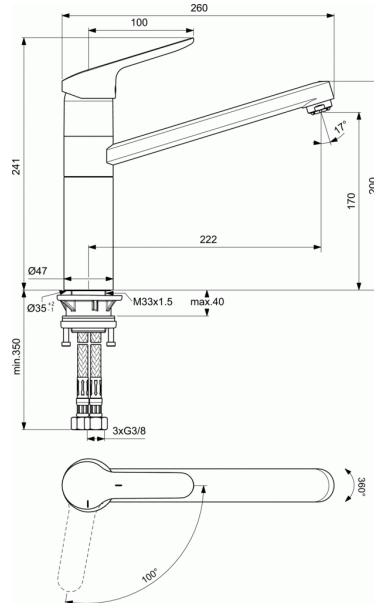

CERAFLEX

One-hole sink mixer BlueStart® ND

One-hole sink mixer BlueStart® ND

- Tubular high attached spout
- For low pressure ND
- With 3 pcs flexible hoses PEX G3/8" for low pressure application
- Brass body with soldered high attached tubular spout
- Metal handle with red and blue colour indication - printed on handle
- Cold water in central position BlueStart
- Aerator Perlator M24x1
- 38 mm cartridge FirmaFlow® with hot water limiter + Click technology
- Easy-Fix system for installation with centering & sealing ring
- Comply with EN817

FINISHES*

* AA = Chrome

KEY FEATURES & BENEFITS