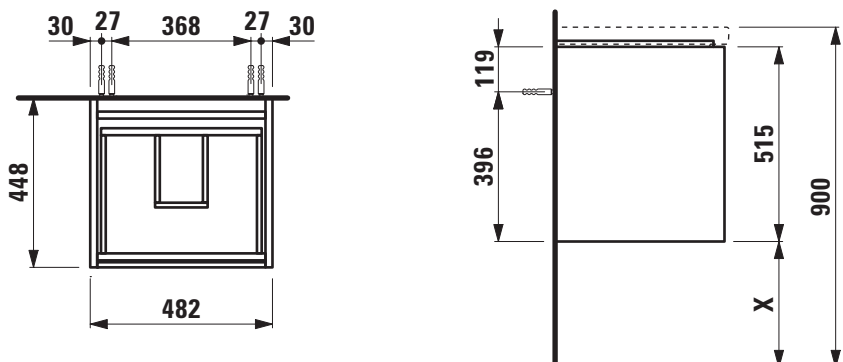

**TECHNICAL DATA**

Order no.	403512 / 2 drawers	Mounting information	The walls installed on must meet the requirements of the furniture in terms of weight and the supplied fastening elements. If this cannot be guaranteed another method of installation needs to be chosen.
Dimensions (WxHxD)	482 x 515 x 448 mm	Colours Body/Front	260 – White matt 261 – White glossy 266 – Traffic grey 267 – Wild oak 990 – Specialcolor lacquered selection 999 – Multicolor lacquered selection
Matching for	washbasin Lua, order no. 810081, Living, order no. 817431, Kartell • LAUFEN, order no. 810332	Colours Towel holder order no. 493120	004 – Chrome plated 268 – White matt 450 – Black matt
Specification	Body/Front – 19 mm MDF panels, lacquered or PVC furniture foil (only 267 – Wild oak) integrated handles in the front 2 full extension drawers, anthracite (soft-close mechanism), incl. organiser	order no. 490951	104 – Aluminium glossy 105 – Aluminium 106 – Aluminium black
Weight	22,0 kg		
Accessories incl.	Drawer organizer, U-shaped, order no. 496113		
Accessories excl.	Towel holder chrome plated or lacquered, order no. 493120 Towel rail, anodized aluminium, order no. 490951 Space saving siphon, order no. 894240		
Mounting acc. incl.	Installation set for furniture, order no. 493133		

**TECHNICAL DRAWINGS / S 1 : 20**

X = The exact height must be set during installation.