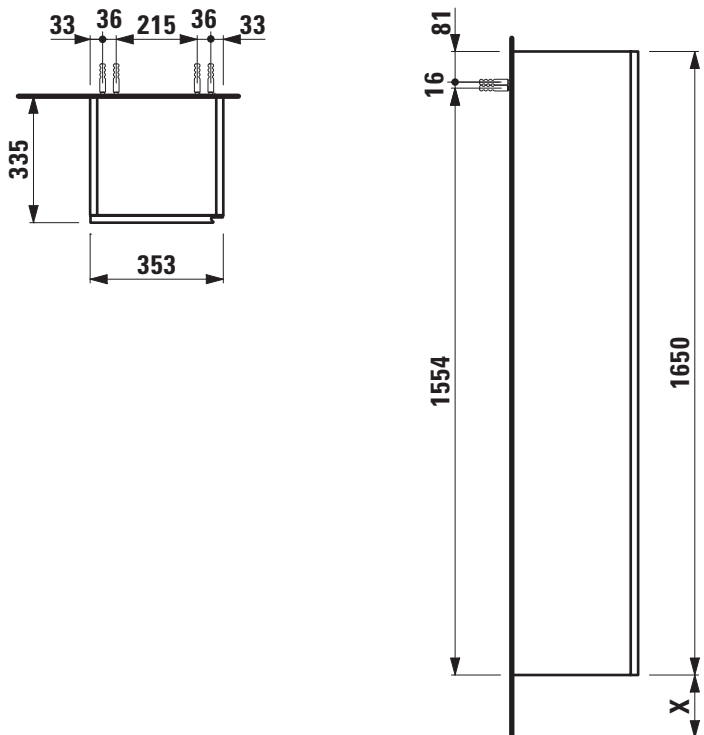

TECHNICAL DATA

Order no.	403721 / door hinge left	Weight	35,0 kg
Dimensions (WxHxD)	353 x 1650 x 335 mm	Mounting acc. incl.	Installation set for furniture, order no. 492171
Specification	<p>Body/Front – 19 mm MDF panels, lacquered or PVC furniture foil (only 267 – Wild oak)</p> <p>back panel, top and bottom panel melamine anthracite</p> <p>White: Interior; front and side panels melamine white</p> <p>Traffic grey, Wild oak: Interior; front and side panels melamine anthracite</p> <p>Specialcolor, Multicolor: Interior; front and side panels lacquered integrated handle at the right side</p> <p>1 door (soft-close mechanism)</p> <p>4 glass shelves (fixed)</p>	Mounting information	The walls installed on must meet the requirements of the furniture in terms of weight and the supplied fastening elements. If this cannot be guaranteed another method of installation needs to be chosen.
		Colours Body/Front	260 – White matt 261 – White glossy 266 – Traffic grey 267 – Wild oak 990 – Specialcolor lacquered selection 999 – Multicolor lacquered selection

TECHNICAL DRAWINGS / S 1 : 20

X = The exact height must be set during installation.