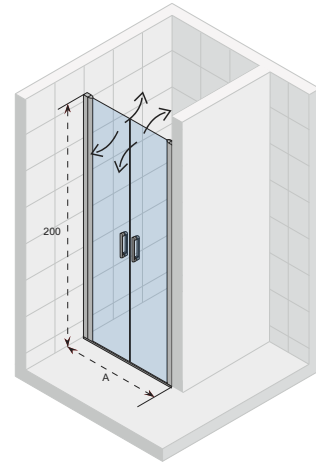

NOVIK Z111

The niche door has two inward and outward opening doors, with continuous profiles on the wall.

The Novik symmetrical shower cabins have a classic and at the same time modern appearance. The doors have an open handle and usually open outwards. The profiles are polished aluminium and the 6 mm thick glass is fitted with Riho Shield. Novik guarantees a good price/quality ratio. The cabins and walls are easy to install.

Hardened glass with Riho Shield

Parts are reversible

Thickness of the glass is 8 mm

CE approved, according to EN12150-1

The special seal profile position, the glass profile and the glass screen prevent splashing water making its way out.

Door with lift mechanism

Article number	H x W (cm)	A (cm)	Glass (mm)
GZ6090000	200 x 90	86,5 - 89,5	6
GZ6100000	200 x 100	96,5 - 99,5	6