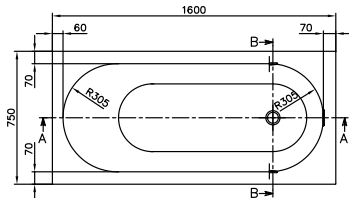

TECHNICAL DRAWINGS

UBQ1600BE2V

UBQ1600BE2 OBERON