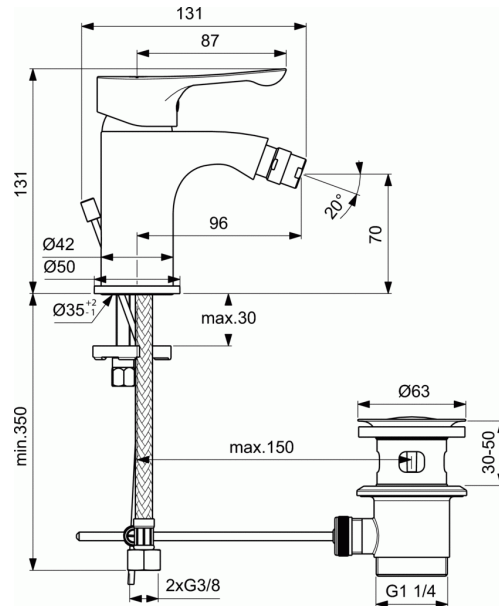

ALPHA

One-hole bidet mixer

One-hole bidet mixer

- 35 mm ceramic cartridge with hot water limiter
- Metal handle with red and blue colour indication
- Flexible hoses G3/8" for water supply
- Metal pop-up waste
- Easy-Fix system for installation
- Aerator with ball joint with 5 l/min flow rate limiter
- Comply with EN817