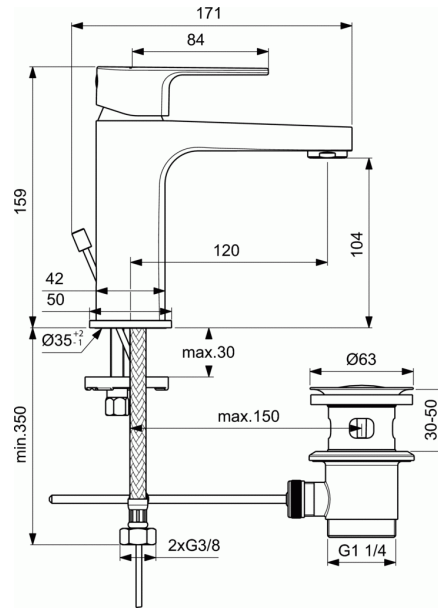

### One-hole basin mixer H105 with metal pop-up waste

**One-hole basin mixer H105 with metal pop-up waste**  
28 mm ceramic cartridge FirmaFlow® with hot water limiter  
Metal handle with red and blue indicator  
Slim aerator with 5 l/min flow rate limiter  
Decorative rosette part of the body (one piece)  
Easy-Fix system for installation  
Flexible hoses G3/8" for water supply system connection  
Metal pop-up waste  
Comply with EN817

#### FINISHES\*

\* U8 = Grey Pearl/chrome, AA = Chrome