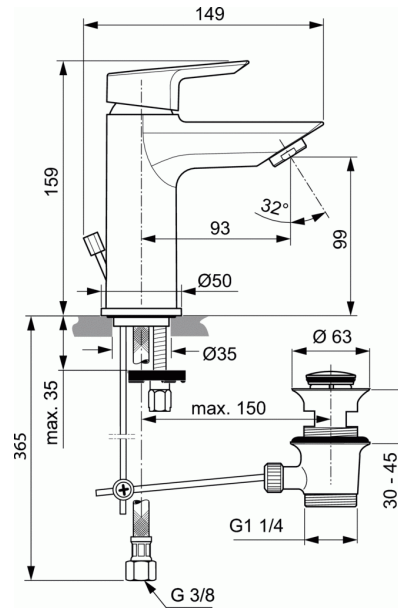

## One-hole basin mixer

### One-hole basin mixer

- IS 28 mm ceramic cartridge
- Temperature limiter - integrated in the box
- Brass cast body
- Metal handle with red and blue colour indication - printed on handle
- Cascade aerator
- Metal pop-up waste
- Flexible hoses G3/8" for water supply system connection
- Easy-Fix system for installation
- Centre ring
- Comply with EN817