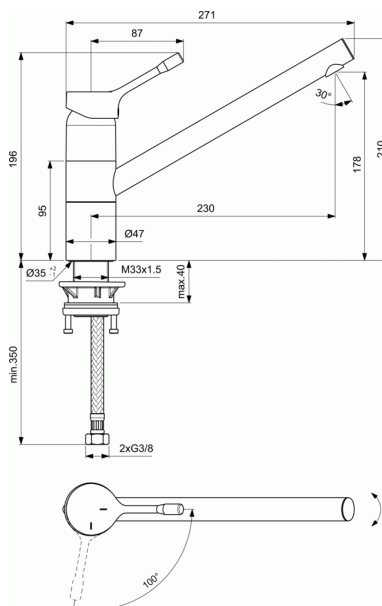

CERALOOK

One-hole sink mixer BlueStart®

One-hole sink mixer BlueStart®

- Brass body with high attached spout
- Metal handle with red and blue colour indication - printed on handle
- Cold start indication in central position
- Hidden aerator
- 38 mm cartridge FirmaFlow® with hot water limiter + Click technology
- Flexible hoses PEX G3/8"
- Easy-Fix system for installation with centering & sealing ring
- Finish: Chrome
- Packaging: picture box
- Comply with EN817