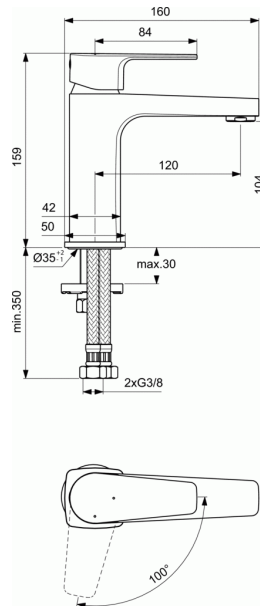

### One-hole basin mixer H105 BlueStart® without pop-up waste

#### One-hole basin mixer H105 BlueStart® without pop-up waste

28 mm ceramic cartridge FirmaFlow® with hot water limiter  
Metal handle with red and blue indicator  
Slim aerator with 5 l/min flow rate limiter  
BlueStart® technology  
Decorative rosette part of the body (one piece)  
Easy-Fix system for installation  
Flexible hoses G3/8" for water supply system connection  
Comply with EN817