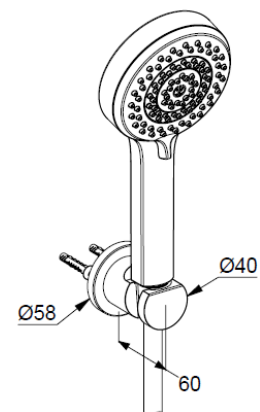

Technische Daten/ Technical Data

KLUDI sDIVE
bath shower set 3 S
DN 15

Ref.: 6895005-00

Finishes:
05 chrome

Product description

Manufacturer KLUDI GmbH & Co. KG

Typ: KLUDI sDIVE
bath shower set 3 S
Ref.: 6895005-00

hand shower 3 S
flow rate at 3 bar 15 l/min.
(with possibility of limiting to 9 l/ min.)

3 spray pattern
Body/Hair/Skin
with cleaning system
connection G $\frac{1}{2}$
sieve seal

shower hose
plastic coated
with metal-effect
with conical nuts
G $\frac{1}{2}$ x G $\frac{1}{2}$ x 1250mm

shower hook
for shower hoses with conical nuts
with fixing material
for rigid wall mounting

Produktabbildung/ Product picture

Maßzeichnung/ Dimensional drawing

Durchfluss/ Flow rate