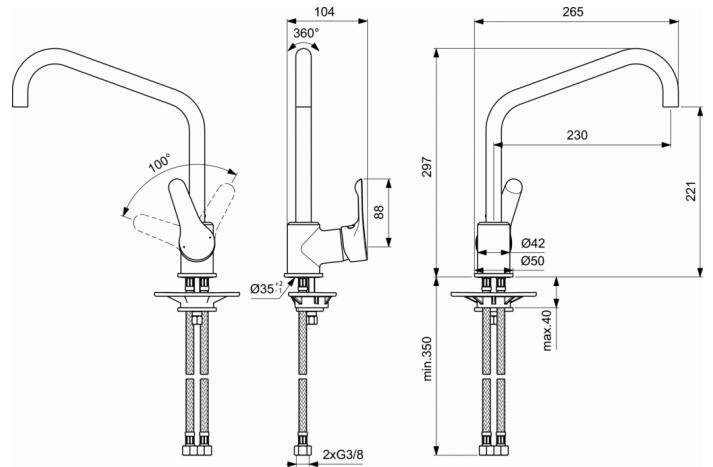

ALPHA

One-hole High spout kitchen mixer

One-hole High spout kitchen mixer

- 35 mm ceramic cartridge with hot water limiter
- Click technology
- Metal handle with red and blue colour indication
- Cache hidden aerator
- Easy-Fix system for installation
- Flexible hoses G3/8" for water supply
- Comply with EN817