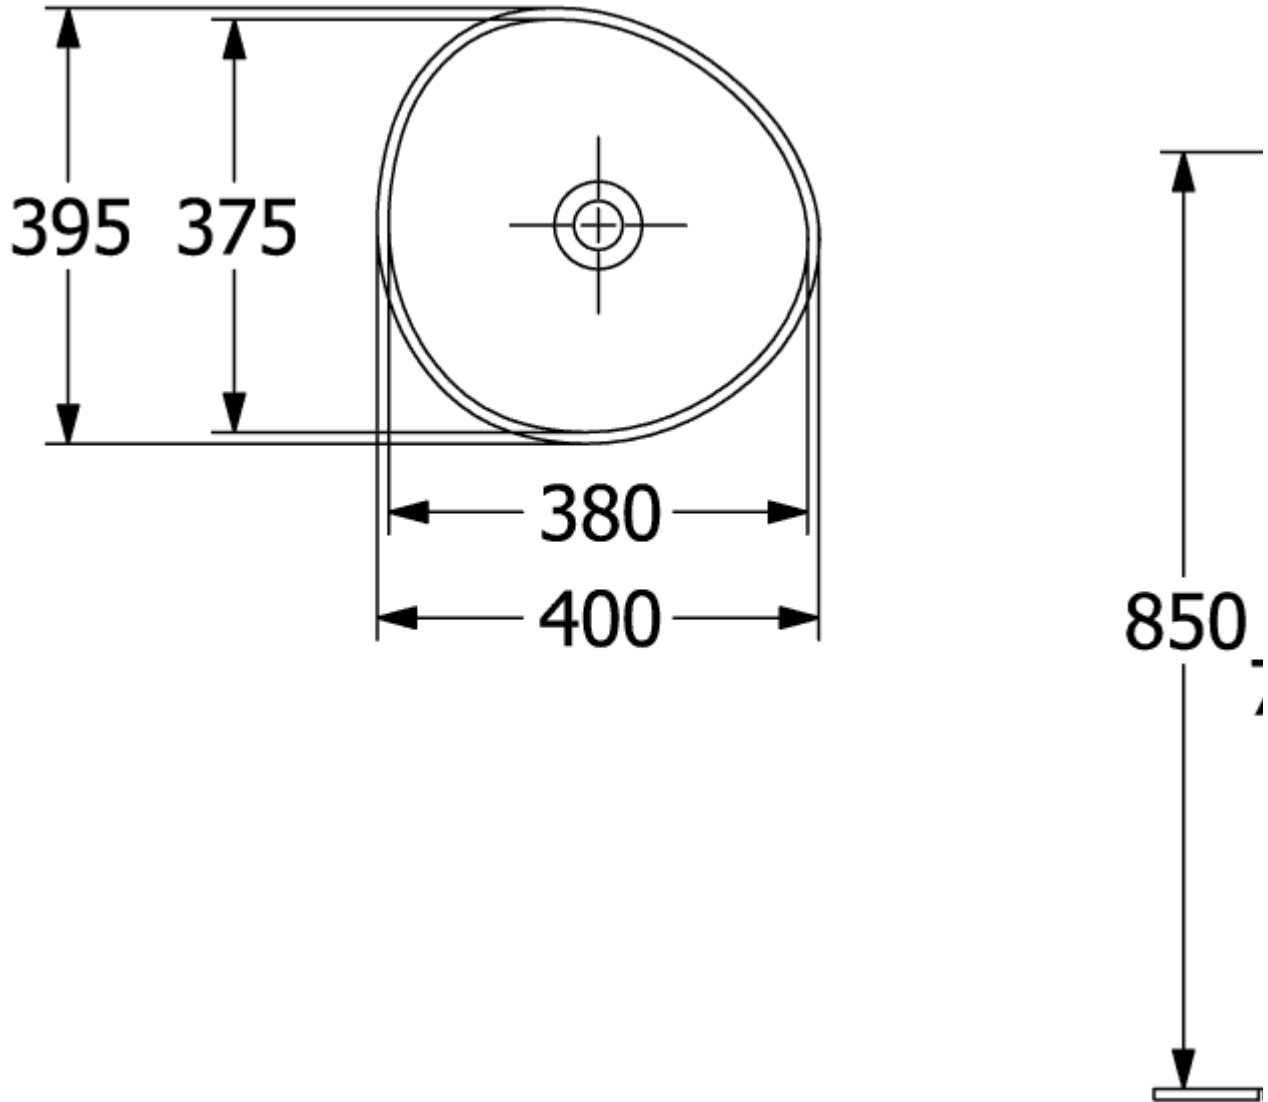

TECHNICAL DRAWINGS

4A7240R1