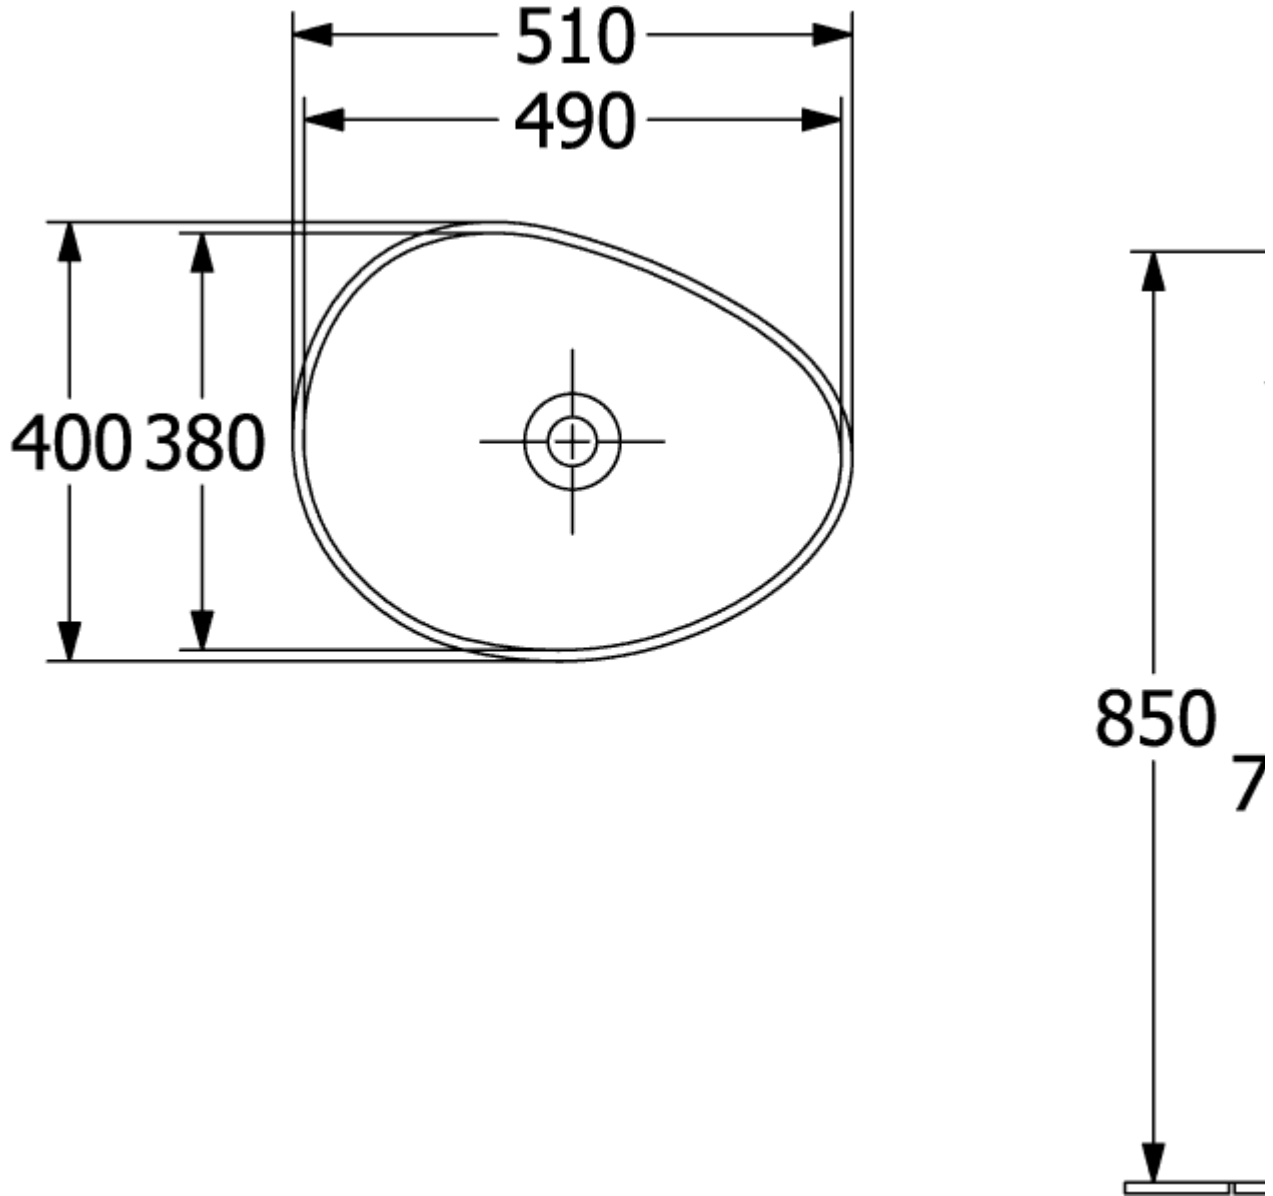

ANTAO SURFACE-MOUNTED WASHBASIN ASYMMETRIC

PRODUCT INFORMATION

Article title	Villeroy & Boch Antao Surface-mounted washbasin, 510 x 400 x 146 mm, White Alpin CeramicPlus, without overflow
Article number	4A7351R1
Assembly / Assembly type	Surface-mounted
Scope of delivery	1 x surface-mounted washbasin , 1 x fastening set 1 x cut-out template 1 x non-closing outlet valve with ceramic valve cover
Depth in mm	400
Width in mm	510
Height in mm	146
Interior depth	115
Collection	Antao
Suitable for	Wall-mounted tap fittings, Matching Villeroy&Boch furniture Tap fitting with raised base
Material	TitanCeram
surface	glossy
Colour name	White Alpin CeramicPlus
With overflow	No
Shape	Asymmetric
Colour designation	White Alpin
Antibacterial surface (with AntiBac)	No
Easy surface cleaning (CeramicPlus)	Yes
Underside of washbasin	unpolished
Number of bowls	1

TECHNICAL DRAWINGS

4A7351R1

4A7351R1