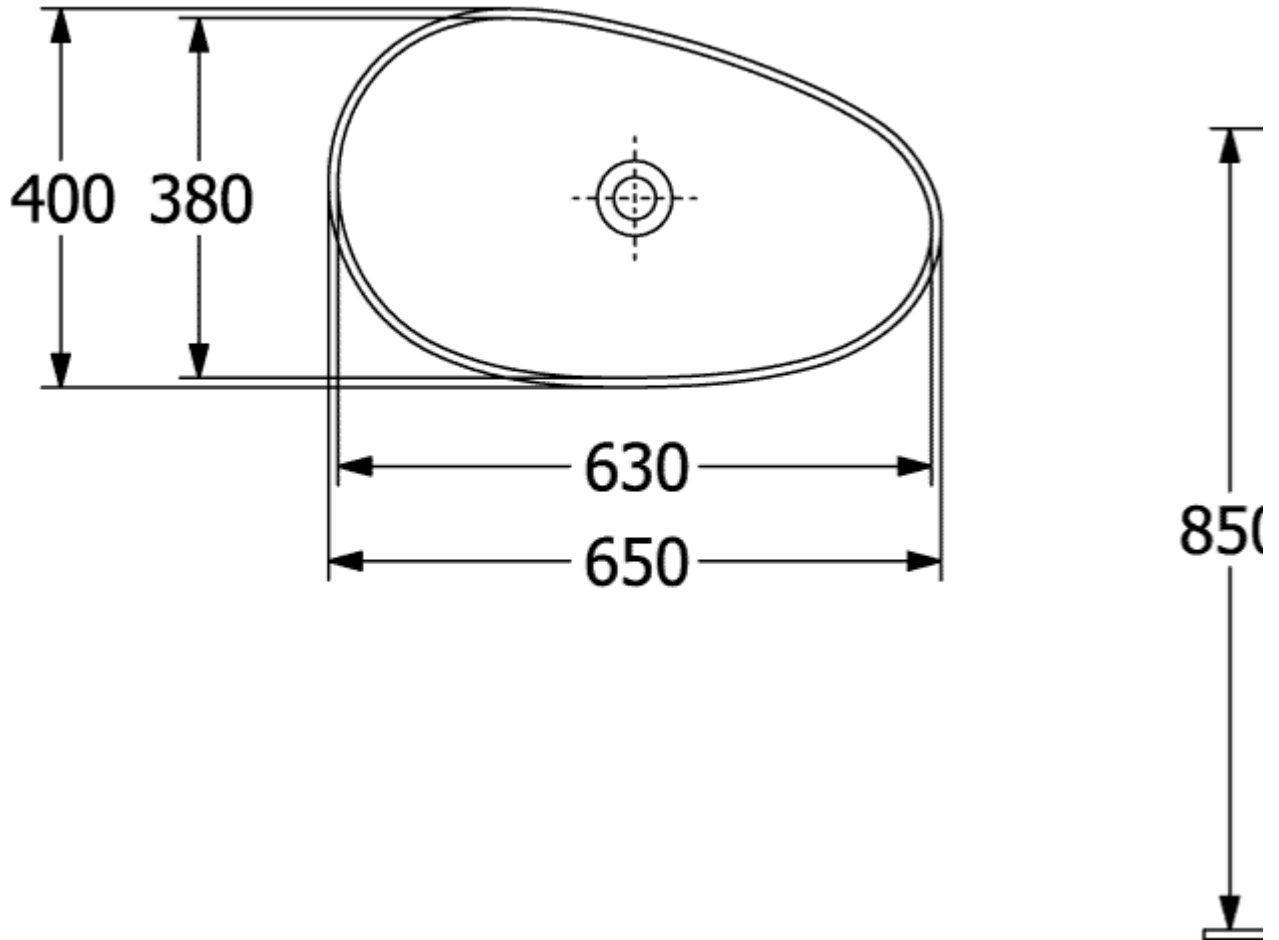

ANTAO SURFACE-MOUNTED WASHBASIN ASYMMETRIC

PRODUCT INFORMATION

Article title	Villeroy & Boch Antao Surface-mounted washbasin, 650 x 400 x 146 mm, White Alpin CeramicPlus, without overflow
Article number	4A7465R1
Assembly / Assembly type	Surface-mounted
Scope of delivery	1 x surface-mounted washbasin , 1 x fastening set 1 x cut-out template 1 x non-closing outlet valve with ceramic valve cover
Depth in mm	400
Width in mm	650
Height in mm	146
Interior depth	115
Collection	Antao
Suitable for	Wall-mounted tap fittings, Matching Villeroy&Boch furniture Tap fitting with raised base
Material	TitanCeram
surface	glossy
Colour name	White Alpin CeramicPlus
With overflow	No
Shape	Asymmetric
Colour designation	White Alpin
Antibacterial surface (with AntiBac)	No
Easy surface cleaning (CeramicPlus)	Yes
Underside of washbasin	unpolished
Number of bowls	1

TECHNICAL DRAWINGS

4A7465R1

4A7465R1