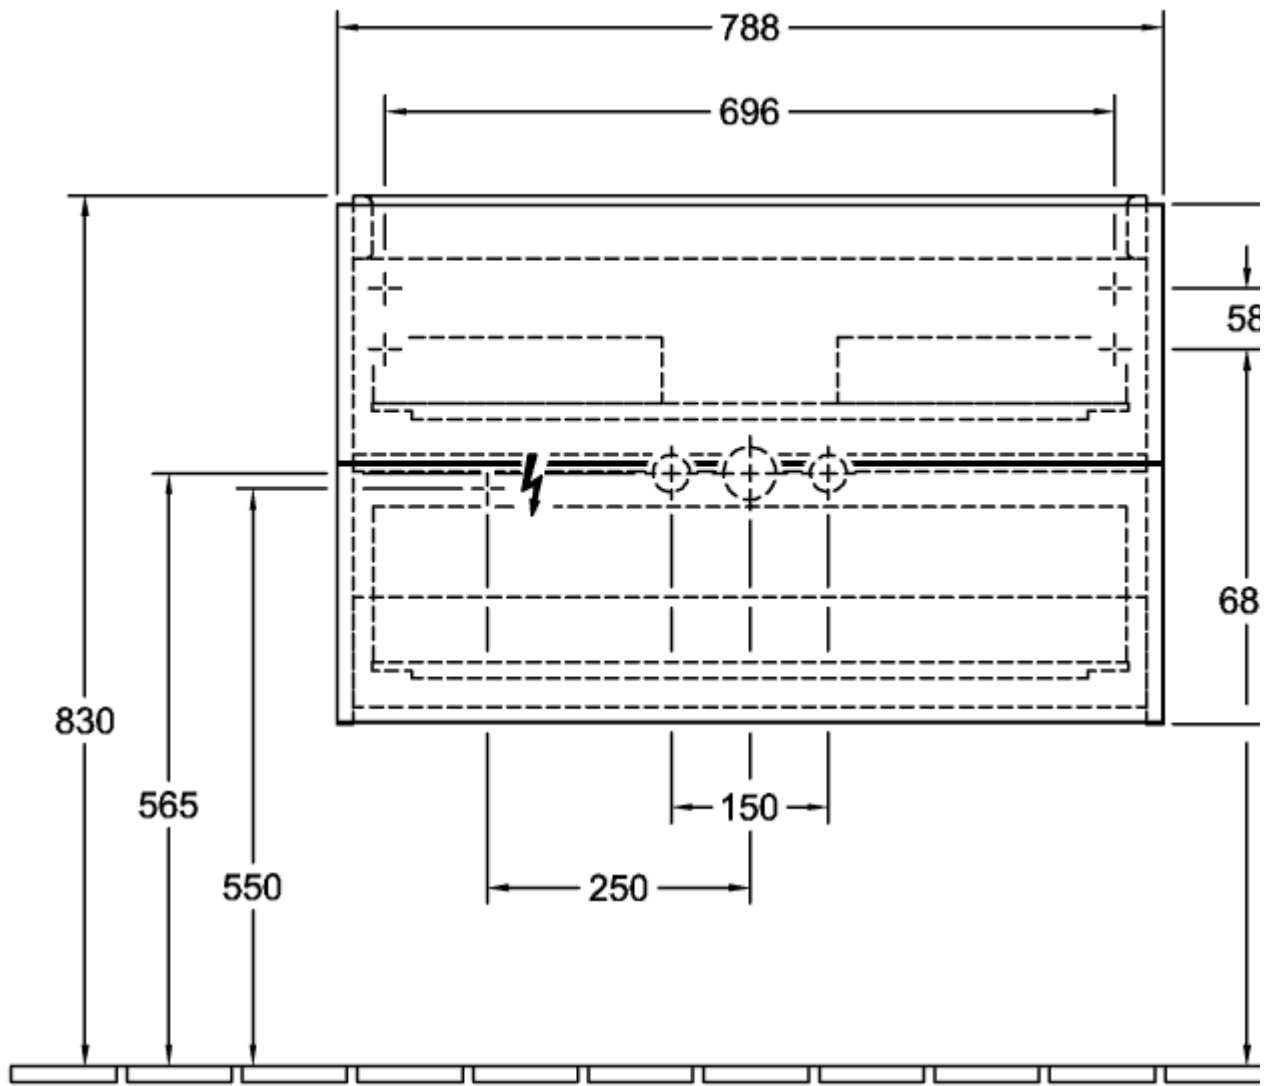

ANTAO VANITY UNIT ANGULAR

PRODUCT INFORMATION

Article title	Villeroy & Boch Antao Vanity unit, 2 pull-out compartments, 788 x 504 x 496 mm, Front without structure, Glossy White Lacquer
Article number	K04000GF
Assembly / Assembly type	wall-mounted
Type of opening	2 pull-out compartments
Equipment	1 x space-saving siphon , 2 x drawers with anti-slip base
Scope of delivery	1 x vanity unit , 1 x space-saving siphon 1 x fastening
Position of washbasin	washbasin on the middle
Position of shelf unit	without
Depth in mm	496
Width in mm	788
Height in mm	504
Collection	Antao
Function	<ul style="list-style-type: none"> • with SoftClosing • with push-to-open function
Material front	MDF
Material body	MDF
Surface textured	Front without structure
Shape	Angular
Colour designation	Glossy White Lacquer
With lighting	No
Smart home compatible	No

TECHNICAL DRAWINGS

K0400GF

⚡ N ⊥ L 220 - 240V

K0400GF