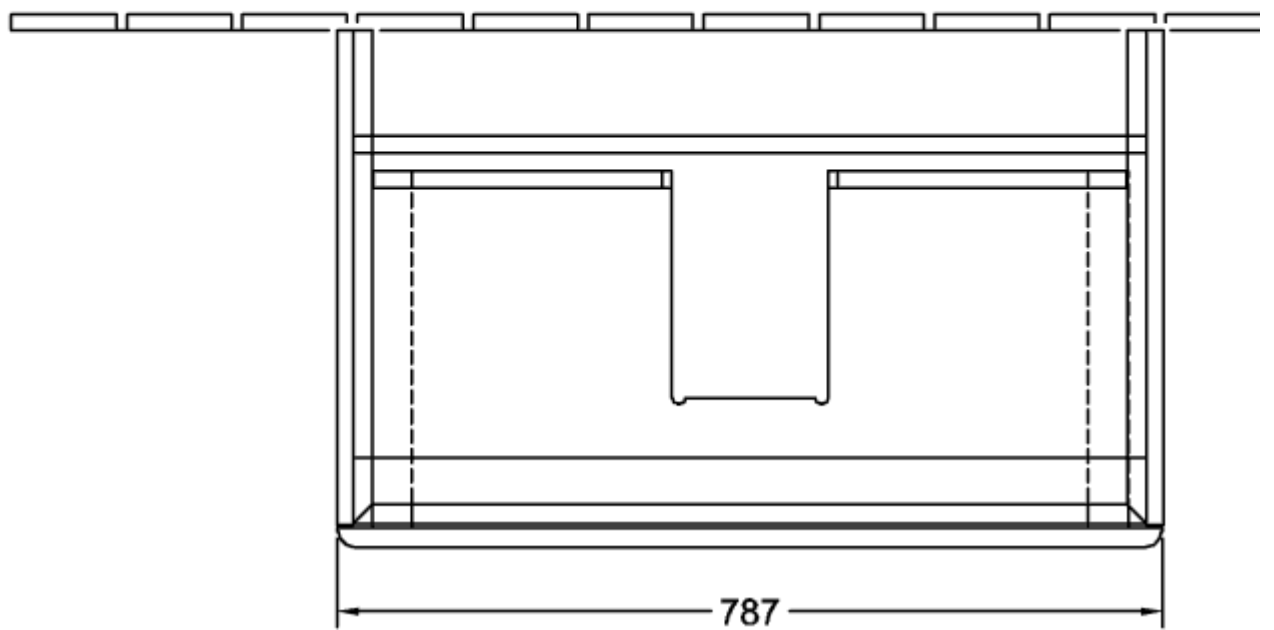

ANTAO VANITY UNIT ANGULAR

PRODUCT INFORMATION

Article title	Villeroy & Boch Antao Vanity unit, 2 pull-out compartments, 788 x 504 x 496 mm, Front without structure, Glossy White Lacquer
Article number	K04000GF
Assembly / Assembly type	wall-mounted
Type of opening	2 pull-out compartments
Equipment	1 x space-saving siphon , 2 x drawers with anti-slip base
Scope of delivery	1 x vanity unit , 1 x space-saving siphon 1 x fastening
Position of washbasin	washbasin on the middle
Position of shelf unit	without
Depth in mm	496
Width in mm	788
Height in mm	504
Collection	Antao
Function	<ul style="list-style-type: none"> • with SoftClosing • with push-to-open function
Material front	MDF
Material body	MDF
Surface textured	Front without structure
Shape	Angular
Colour designation	Glossy White Lacquer
With lighting	No
Smart home compatible	No

TECHNICAL DRAWINGS

K0400GF

⚡ N ⊥ L 220 - 240V

K0400GF