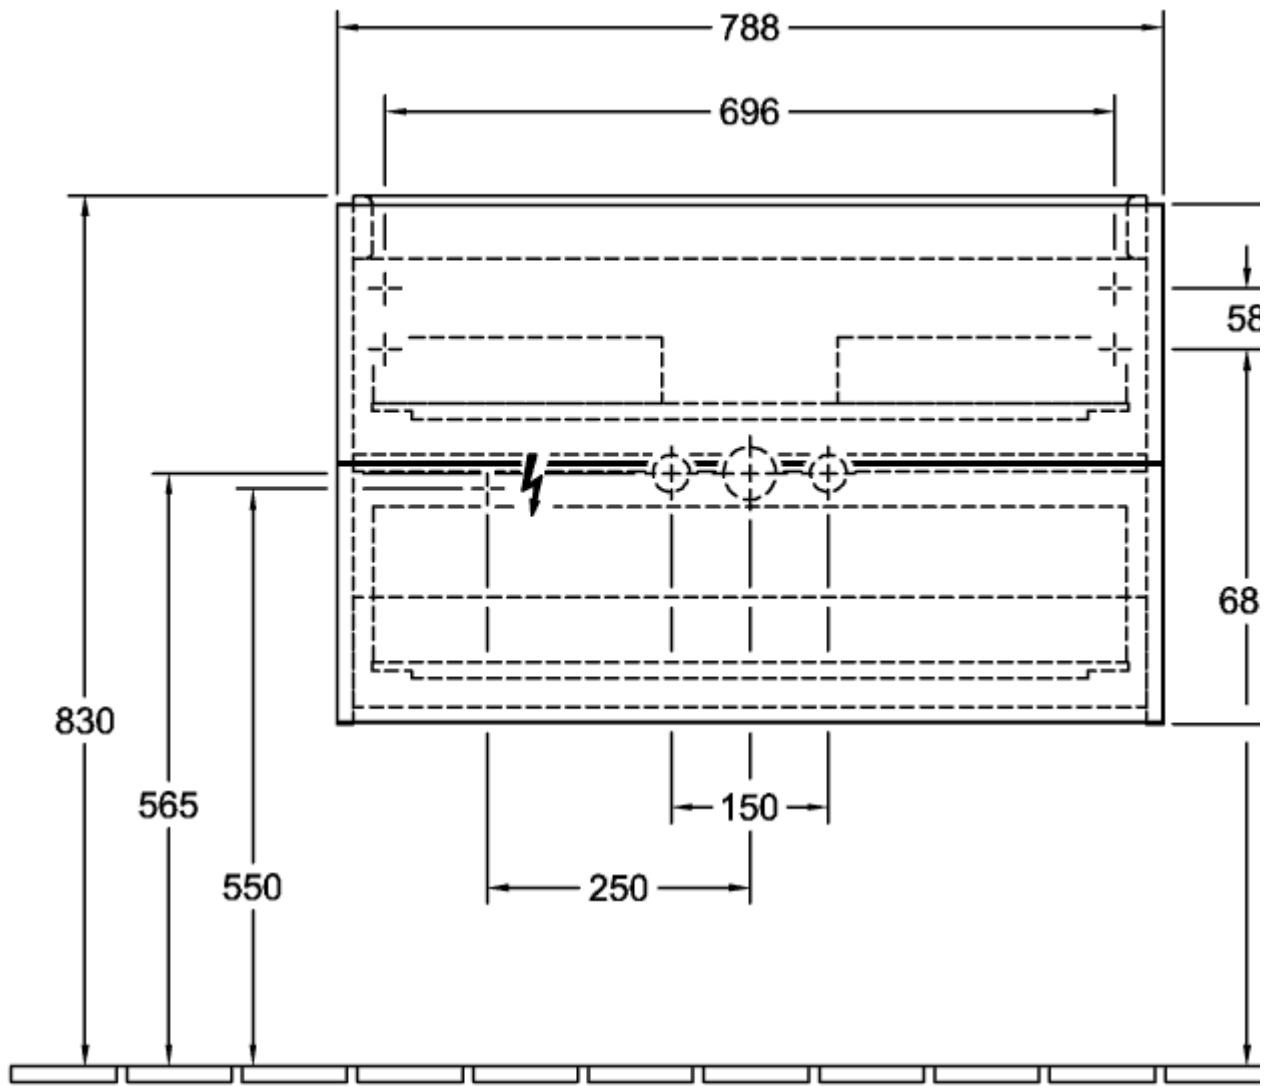

ANTAO VANITY UNIT ANGULAR

PRODUCT INFORMATION

Article title	Villeroy & Boch Antao Vanity unit, 2 pull-out compartments, 788 x 504 x 496 mm, Front without structure, Black Matt Lacquer
Article number	K04000PD
Assembly / Assembly type	wall-mounted
Type of opening	2 pull-out compartments
Equipment	1 x space-saving siphon , 2 x drawers with anti-slip base
Scope of delivery	1 x vanity unit , 1 x space-saving siphon 1 x fastening
Position of washbasin	washbasin on the middle
Position of shelf unit	without
Depth in mm	496
Width in mm	788
Height in mm	504
Collection	Antao
Function	<ul style="list-style-type: none">• with SoftClosing• with push-to-open function
Material front	MDF
Material body	MDF
Surface textured	Front without structure
Shape	Angular
Colour designation	Black Matt Lacquer
With lighting	No
Smart home compatible	No

TECHNICAL DRAWINGS

K0400PD

⚡ N ⊥ L 220 - 240V

K04000PD