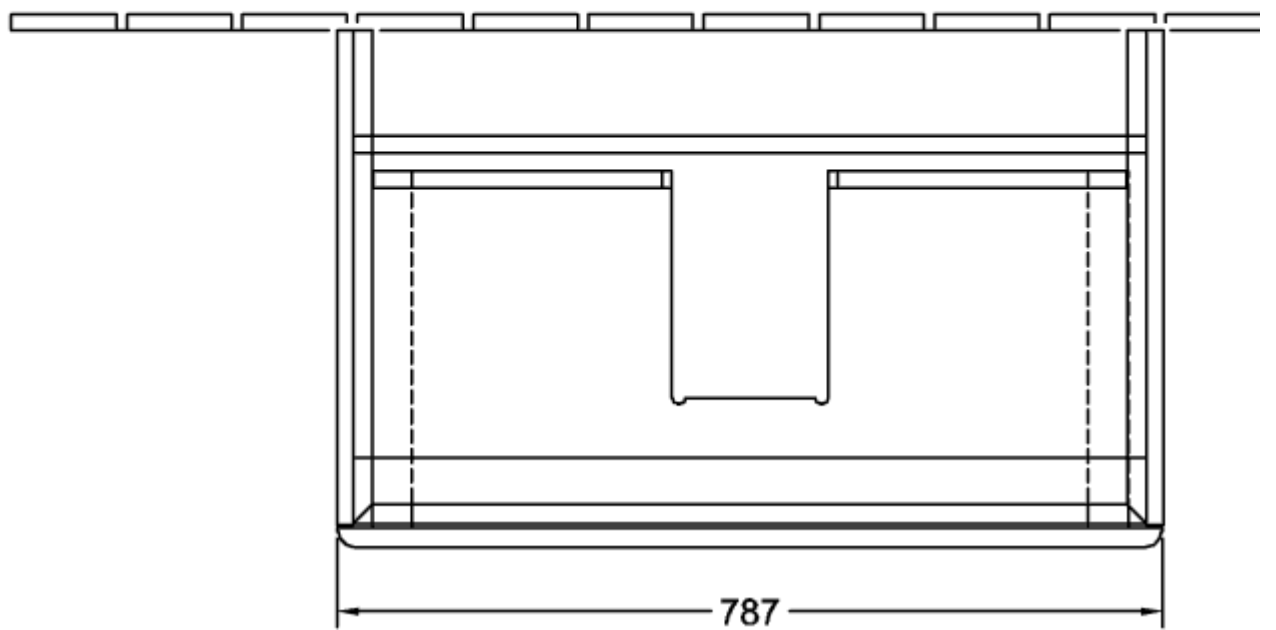

ANTAO VANITY UNIT ANGULAR

PRODUCT INFORMATION

Article title	Villeroy & Boch Antao Vanity unit, 2 pull-out compartments, 788 x 504 x 496 mm, Front without structure, Black Matt Lacquer
Article number	K04000PD
Assembly / Assembly type	wall-mounted
Type of opening	2 pull-out compartments
Equipment	1 x space-saving siphon , 2 x drawers with anti-slip base
Scope of delivery	1 x vanity unit , 1 x space-saving siphon 1 x fastening
Position of washbasin	washbasin on the middle
Position of shelf unit	without
Depth in mm	496
Width in mm	788
Height in mm	504
Collection	Antao
Function	<ul style="list-style-type: none">• with SoftClosing• with push-to-open function
Material front	MDF
Material body	MDF
Surface textured	Front without structure
Shape	Angular
Colour designation	Black Matt Lacquer
With lighting	No
Smart home compatible	No

TECHNICAL DRAWINGS

K0400PD

⚡ N ⊥ L 220 - 240V

K04000PD