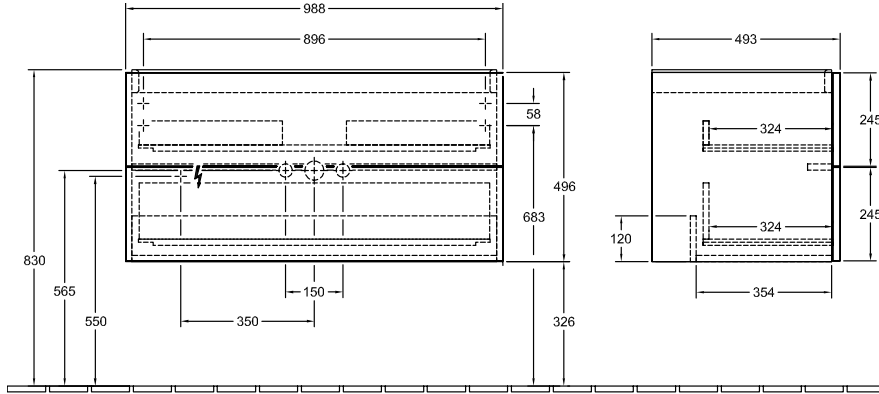

ANTAO VANITY UNIT ANGULAR

PRODUCT INFORMATION

Article title	Villeroy & Boch Antao Vanity unit, 2 pull-out compartments, 988 x 504 x 496 mm, Front without structure, Glossy White Lacquer
Article number	K05000GF
Assembly / Assembly type	wall-mounted
Type of opening	2 pull-out compartments
Equipment	1 x space-saving siphon , 2 x drawers with anti-slip base
Scope of delivery	1 x vanity unit , 1 x space-saving siphon 1 x fastening
Position of washbasin	washbasin on the middle
Position of shelf unit	without
Depth in mm	496
Width in mm	988
Height in mm	504
Collection	Antao
Function	<ul style="list-style-type: none">• with SoftClosing• with push-to-open function
Material front	MDF
Material body	MDF
Surface textured	Front without structure
Shape	Angular
Colour designation	Glossy White Lacquer
With lighting	No
Smart home compatible	No

TECHNICAL DRAWINGS

K05000GF

⚡ $\frac{N \neq L}{\text{ooo}}$ 220 - 240V

K05000GF

 220 - 240V