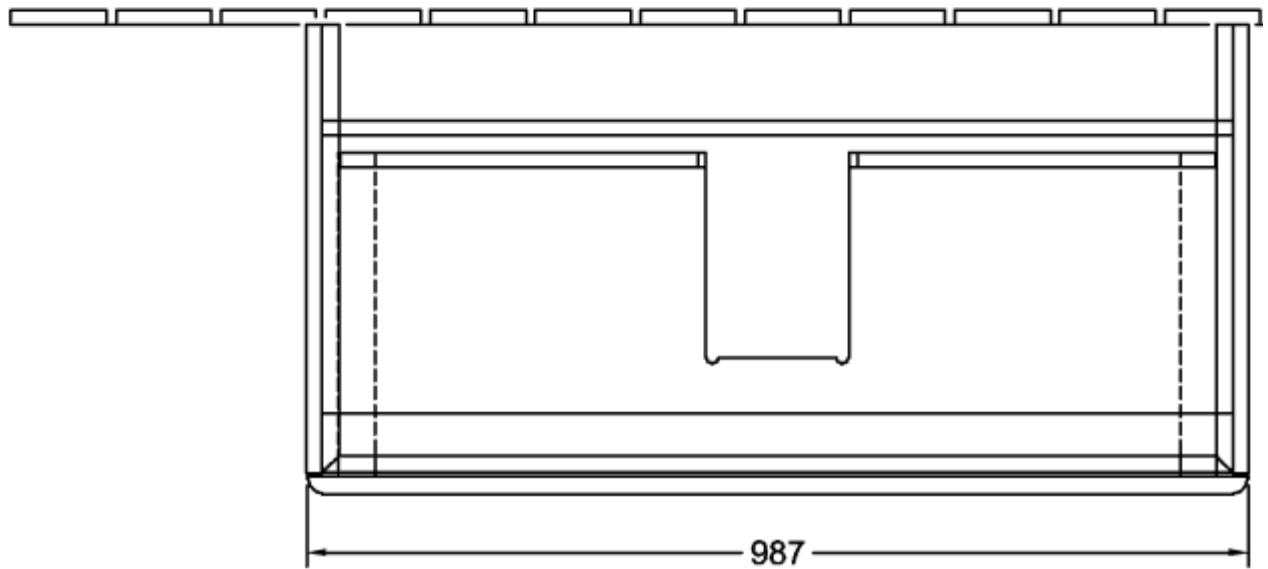

ANTAO VANITY UNIT ANGULAR

PRODUCT INFORMATION

Article title	Villeroy & Boch Antao Vanity unit, 2 pull-out compartments, 988 x 504 x 496 mm, Front without structure, Glossy White Lacquer
Article number	K05000GF
Assembly / Assembly type	wall-mounted
Type of opening	2 pull-out compartments
Equipment	1 x space-saving siphon , 2 x drawers with anti-slip base
Scope of delivery	1 x vanity unit , 1 x space-saving siphon 1 x fastening
Position of washbasin	washbasin on the middle
Position of shelf unit	without
Depth in mm	496
Width in mm	988
Height in mm	504
Collection	Antao
Function	<ul style="list-style-type: none">• with SoftClosing• with push-to-open function
Material front	MDF
Material body	MDF
Surface textured	Front without structure
Shape	Angular
Colour designation	Glossy White Lacquer
With lighting	No
Smart home compatible	No

TECHNICAL DRAWINGS

K05000GF

⚡ $\frac{N \neq L}{\text{ooo}}$ 220 - 240V

K05000GF

 220 - 240V