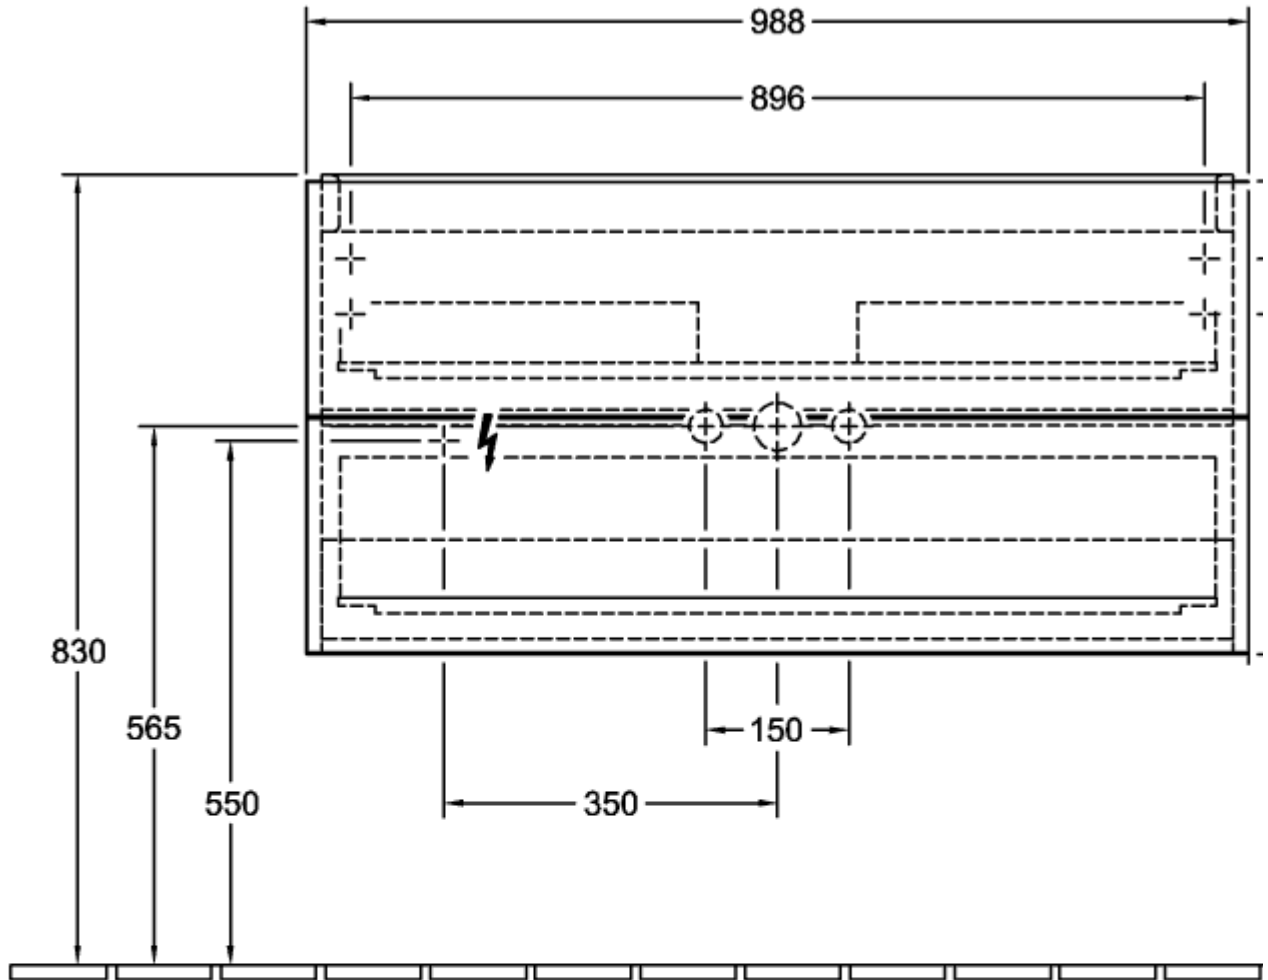

ANTAO VANITY UNIT ANGULAR

PRODUCT INFORMATION

Article title	Villeroy & Boch Antao Vanity unit, 2 pull-out compartments, 988 x 504 x 496 mm, Front without structure, Glossy White Lacquer
Article number	K05000GF
Assembly / Assembly type	wall-mounted
Type of opening	2 pull-out compartments
Equipment	1 x space-saving siphon , 2 x drawers with anti-slip base
Scope of delivery	1 x vanity unit , 1 x space-saving siphon 1 x fastening
Position of washbasin	washbasin on the middle
Position of shelf unit	without
Depth in mm	496
Width in mm	988
Height in mm	504
Collection	Antao
Function	<ul style="list-style-type: none">• with SoftClosing• with push-to-open function
Material front	MDF
Material body	MDF
Surface textured	Front without structure
Shape	Angular
Colour designation	Glossy White Lacquer
With lighting	No
Smart home compatible	No

TECHNICAL DRAWINGS

K05000GF

⚡ $\frac{N \neq L}{\text{ooo}}$ 220 - 240V

K05000GF

 220 - 240V