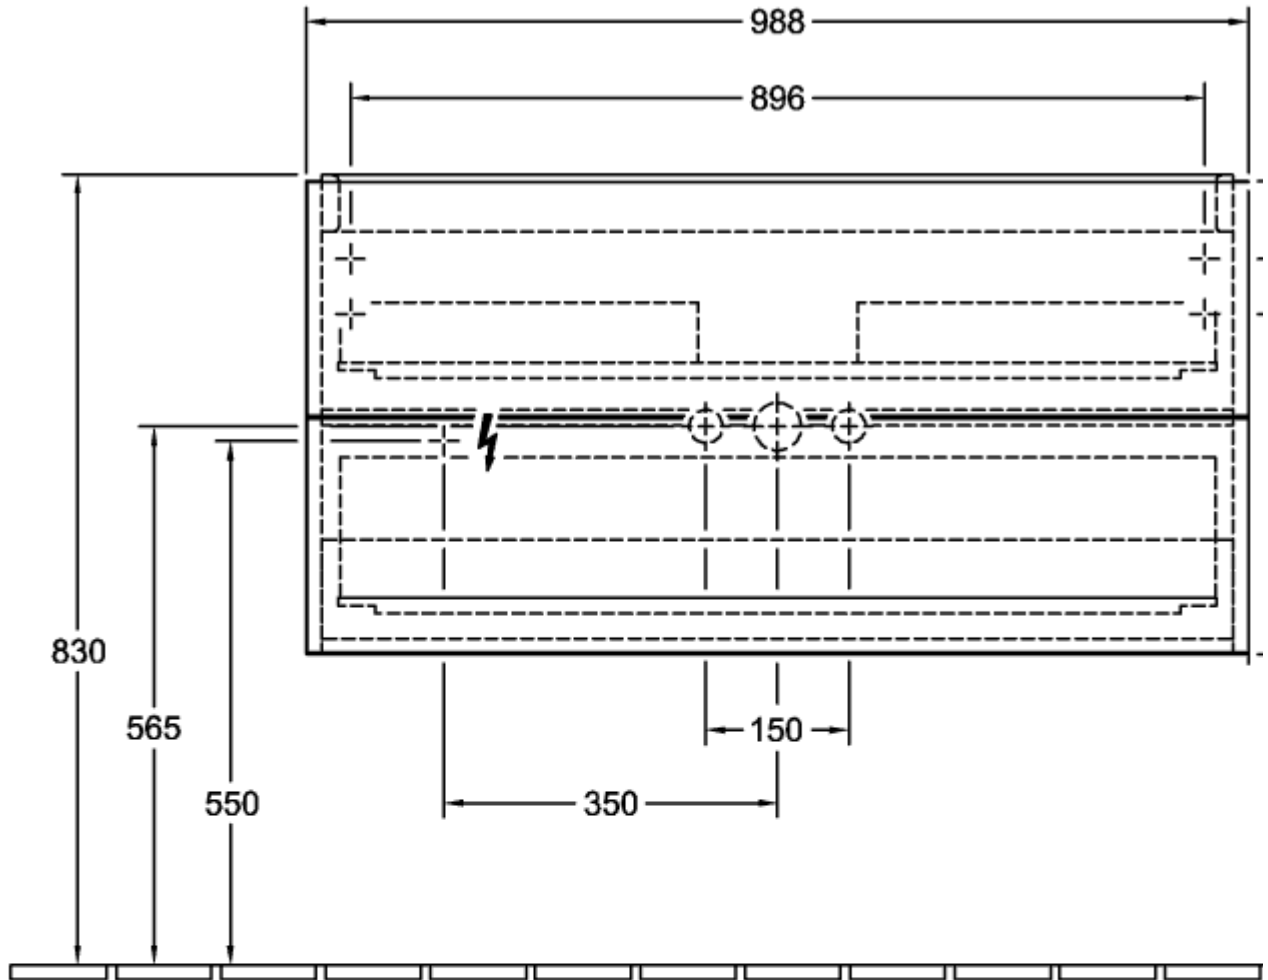

ANTAO VANITY UNIT ANGULAR

PRODUCT INFORMATION

Article title	Villeroy & Boch Antao Vanity unit, 2 pull-out compartments, 988 x 504 x 496 mm, Front without structure, Black Matt Lacquer
Article number	K05000PD
Assembly / Assembly type	wall-mounted
Type of opening	2 pull-out compartments
Equipment	1 x space-saving siphon , 2 x drawers with anti-slip base
Scope of delivery	1 x vanity unit , 1 x space-saving siphon 1 x fastening
Position of washbasin	washbasin on the middle
Position of shelf unit	without
Depth in mm	496
Width in mm	988
Height in mm	504
Collection	Antao
Function	<ul style="list-style-type: none">• with SoftClosing• with push-to-open function
Material front	MDF
Material body	MDF
Surface textured	Front without structure
Shape	Angular
Colour designation	Black Matt Lacquer
With lighting	No
Smart home compatible	No

TECHNICAL DRAWINGS

K05000PD

⚡ $\frac{N \perp L}{\text{ooo}}$ 220 - 240V

K05000PD

⚡ N+L 220 - 240V