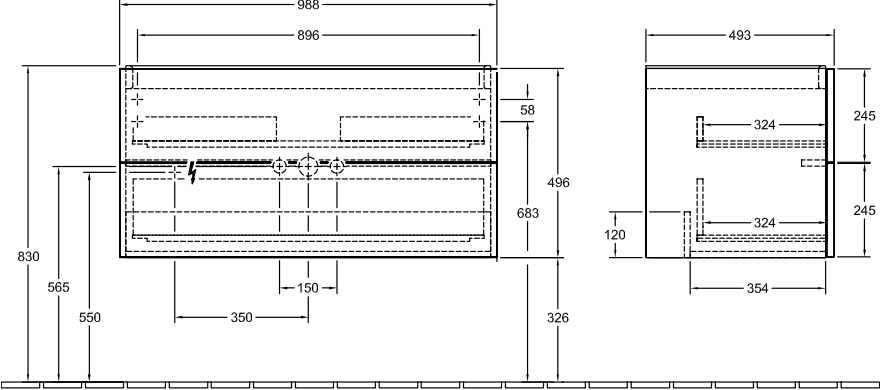

ANTAO VANITY UNIT ANGULAR

PRODUCT INFORMATION

Article title	Villeroy & Boch Antao Vanity unit, 2 pull-out compartments, 988 x 504 x 496 mm, Front without structure, Black Matt Lacquer
Article number	K05000PD
Assembly / Assembly type	wall-mounted
Type of opening	2 pull-out compartments
Equipment	1 x space-saving siphon , 2 x drawers with anti-slip base
Scope of delivery	1 x vanity unit , 1 x space-saving siphon 1 x fastening
Position of washbasin	washbasin on the middle
Position of shelf unit	without
Depth in mm	496
Width in mm	988
Height in mm	504
Collection	Antao
Function	<ul style="list-style-type: none">• with SoftClosing• with push-to-open function
Material front	MDF
Material body	MDF
Surface textured	Front without structure
Shape	Angular
Colour designation	Black Matt Lacquer
With lighting	No
Smart home compatible	No

TECHNICAL DRAWINGS

K05000PD

⚡ $\frac{N \perp L}{\text{ooo}}$ 220 - 240V

K05000PD

⚡ N+L 220 - 240V