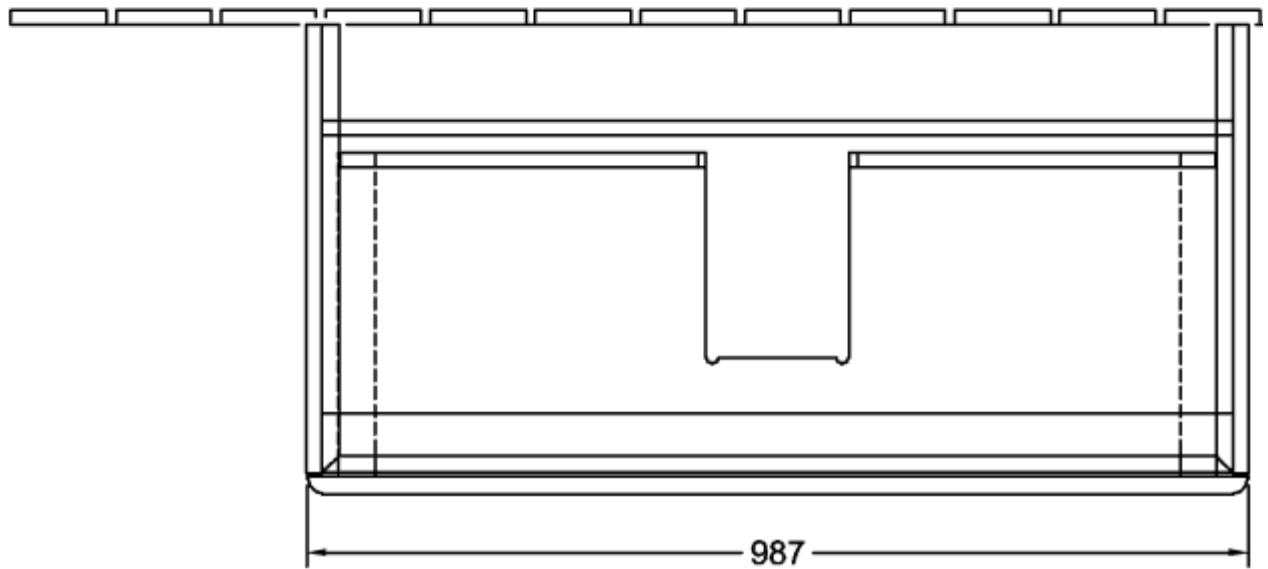

ANTAO VANITY UNIT ANGULAR

PRODUCT INFORMATION

Article title	Villeroy & Boch Antao Vanity unit, 2 pull-out compartments, 988 x 504 x 496 mm, Front without structure, Black Matt Lacquer
Article number	K05000PD
Assembly / Assembly type	wall-mounted
Type of opening	2 pull-out compartments
Equipment	1 x space-saving siphon , 2 x drawers with anti-slip base
Scope of delivery	1 x vanity unit , 1 x space-saving siphon 1 x fastening
Position of washbasin	washbasin on the middle
Position of shelf unit	without
Depth in mm	496
Width in mm	988
Height in mm	504
Collection	Antao
Function	<ul style="list-style-type: none">• with SoftClosing• with push-to-open function
Material front	MDF
Material body	MDF
Surface textured	Front without structure
Shape	Angular
Colour designation	Black Matt Lacquer
With lighting	No
Smart home compatible	No

TECHNICAL DRAWINGS

K05000PD

⚡ $\frac{N \perp L}{\text{ooo}}$ 220 - 240V

K05000PD

⚡ N+L 220 - 240V