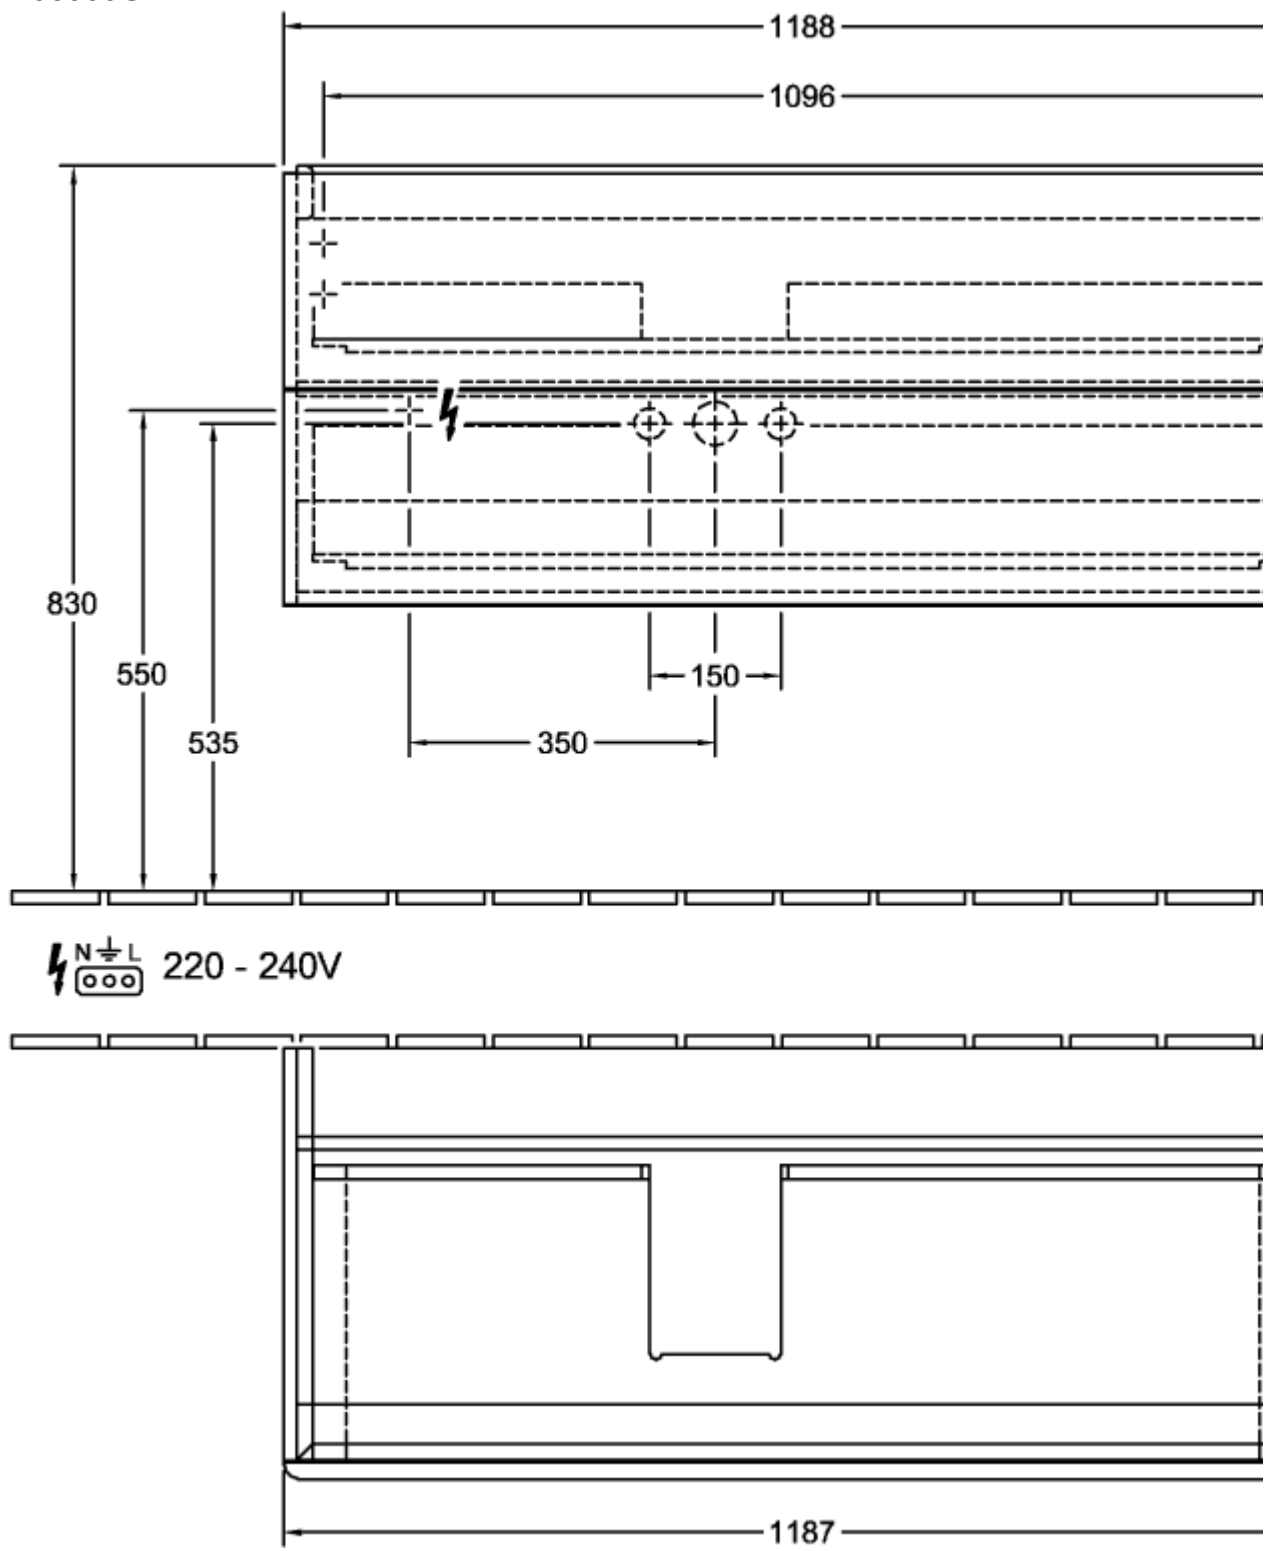

## ANTAO VANITY UNIT ANGULAR

### PRODUCT INFORMATION

Article title	Villeroy & Boch Antao Vanity unit, 2 pull-out compartments, 1188 x 504 x 492 mm, Front without structure, Glossy White Lacquer
Article number	K06000GF
Assembly / Assembly type	wall-mounted
Type of opening	2 pull-out compartments
Equipment	1 x space-saving siphon , 2 x drawers with anti-slip base
Scope of delivery	1 x vanity unit , 1 x space-saving siphon 1 x fastening
Position of washbasin	washbasin on left
Position of shelf unit	without
Depth in mm	492
Width in mm	1188
Height in mm	504
Collection	Antao
Function	<ul style="list-style-type: none"><li>• with SoftClosing</li><li>• with push-to-open function</li></ul>
Material front	MDF
Material body	MDF
Surface textured	Front without structure
Shape	Angular
Colour designation	Glossy White Lacquer
With lighting	No
Smart home compatible	No

TECHNICAL DRAWINGS

K06000GF

**K06000GF**