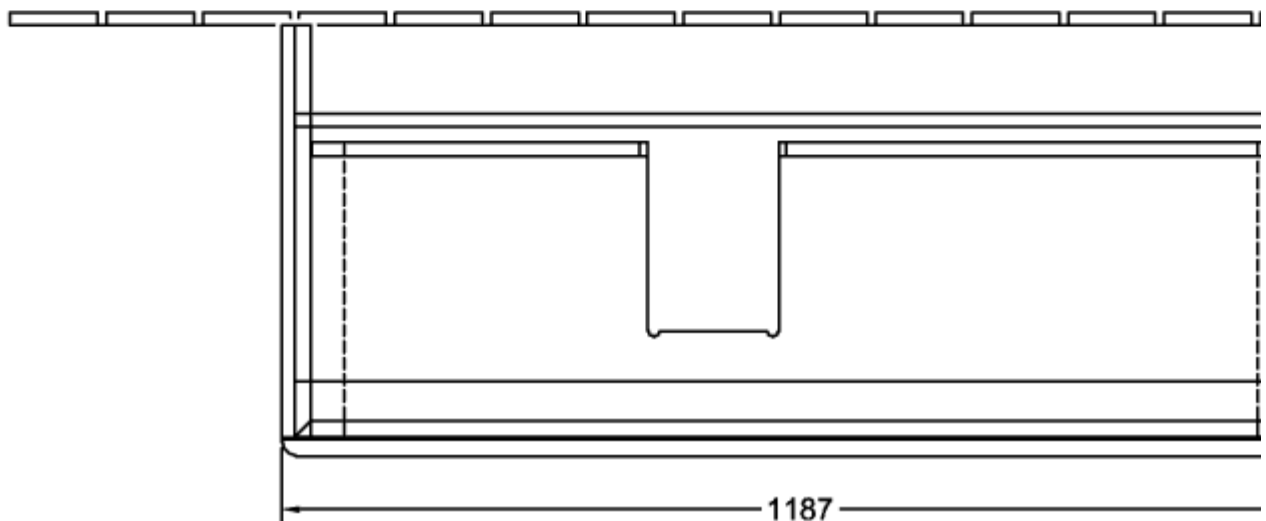

TECHNICAL DRAWINGS

K06000PD

220 - 240V