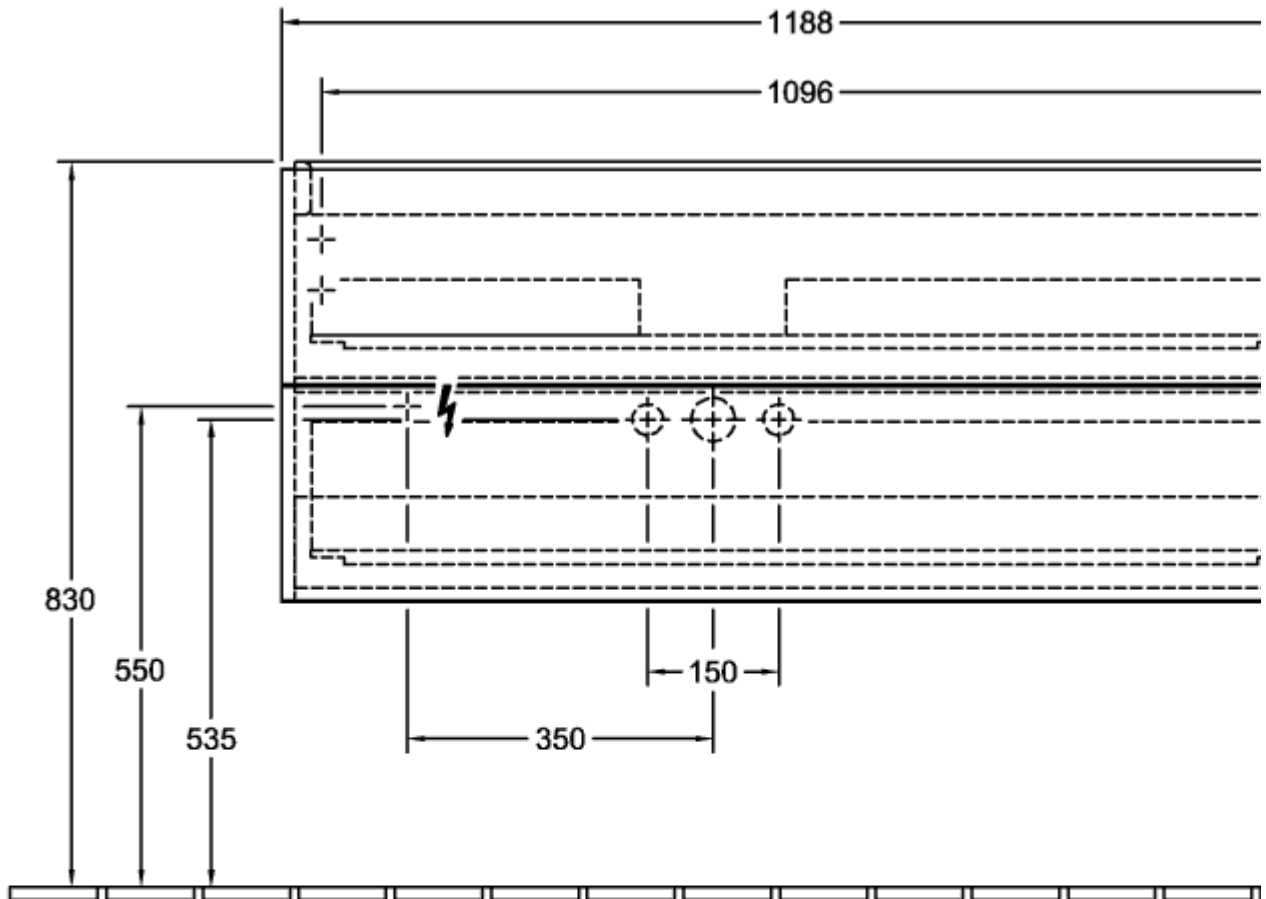

## ANTAO VANITY UNIT ANGULAR

### PRODUCT INFORMATION

Article title	Villeroy & Boch Antao Vanity unit, 2 pull-out compartments, 1188 x 504 x 492 mm, Front without structure, Black Matt Lacquer
Article number	K06000PD
Assembly / Assembly type	wall-mounted
Type of opening	2 pull-out compartments
Equipment	1 x space-saving siphon , 2 x drawers with anti-slip base
Scope of delivery	1 x vanity unit , 1 x space-saving siphon 1 x fastening
Position of washbasin	washbasin on left
Position of shelf unit	without
Depth in mm	492
Width in mm	1188
Height in mm	504
Collection	Antao
Function	<ul style="list-style-type: none"><li>• with SoftClosing</li><li>• with push-to-open function</li></ul>
Material front	MDF
Material body	MDF
Surface textured	Front without structure
Shape	Angular
Colour designation	Black Matt Lacquer
With lighting	No
Smart home compatible	No

TECHNICAL DRAWINGS

K06000PD

 220 - 240V

**K06000PD**