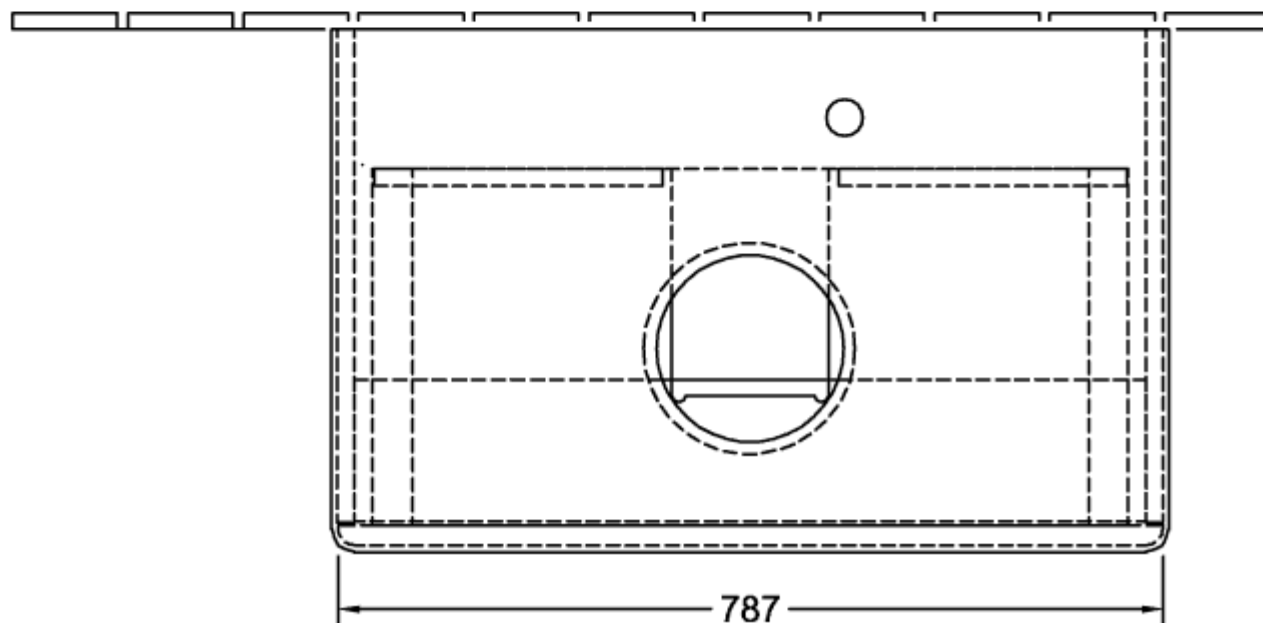

ANTAO VANITY UNIT ANGULAR

PRODUCT INFORMATION

Article title	Villeroy & Boch Antao Vanity unit, 1 pull-out compartment, 800 x 190 x 500 mm, Front without structure, Glossy White Lacquer / Glossy White Lacquer
Article number	K08010GF
Assembly / Assembly type	wall-mounted
Type of opening	1 pull-out compartment
Equipment	1 x space-saving siphon , 1 x drawer with anti-slip base
Scope of delivery	1 x vanity unit , 1 x space-saving siphon 1 x fastening
Position of washbasin	washbasin on the middle
Furniture with tap hole	without drilled tap holes
Position of shelf unit	without
Depth in mm	500
Width in mm	800
Height in mm	190
Collection	Antao
Function	<ul style="list-style-type: none">• with SoftClosing• with push-to-open function
Material front	MDF
Material body	MDF
Material cover panel	MDF
Surface textured	Front without structure
Shape	Angular
Colour designation	Glossy White Lacquer
Colour designation of cover panel	Glossy White Lacquer
With lighting	No
Smart home compatible	No

TECHNICAL DRAWINGS

K08010GF

⚡ N≠L 220 - 240V

K08010GF

 $\frac{N+L}{000}$ 220 - 240V

Artikel	A1
4A72	40 620
4A73	51 620
4A74	65 620
4I79	43 640
4I98	61 640
4I78	41 640
4I72	58 640
4A18	40 590
4A19	56 590
4A21	38 590
4A20	56 590
4I43	61 625
4A45	00/01 580
4A46	00/01 580
4A47	00/01 580
4A48	00/01 580
4A49	00/01 580
4A50	00/01 580