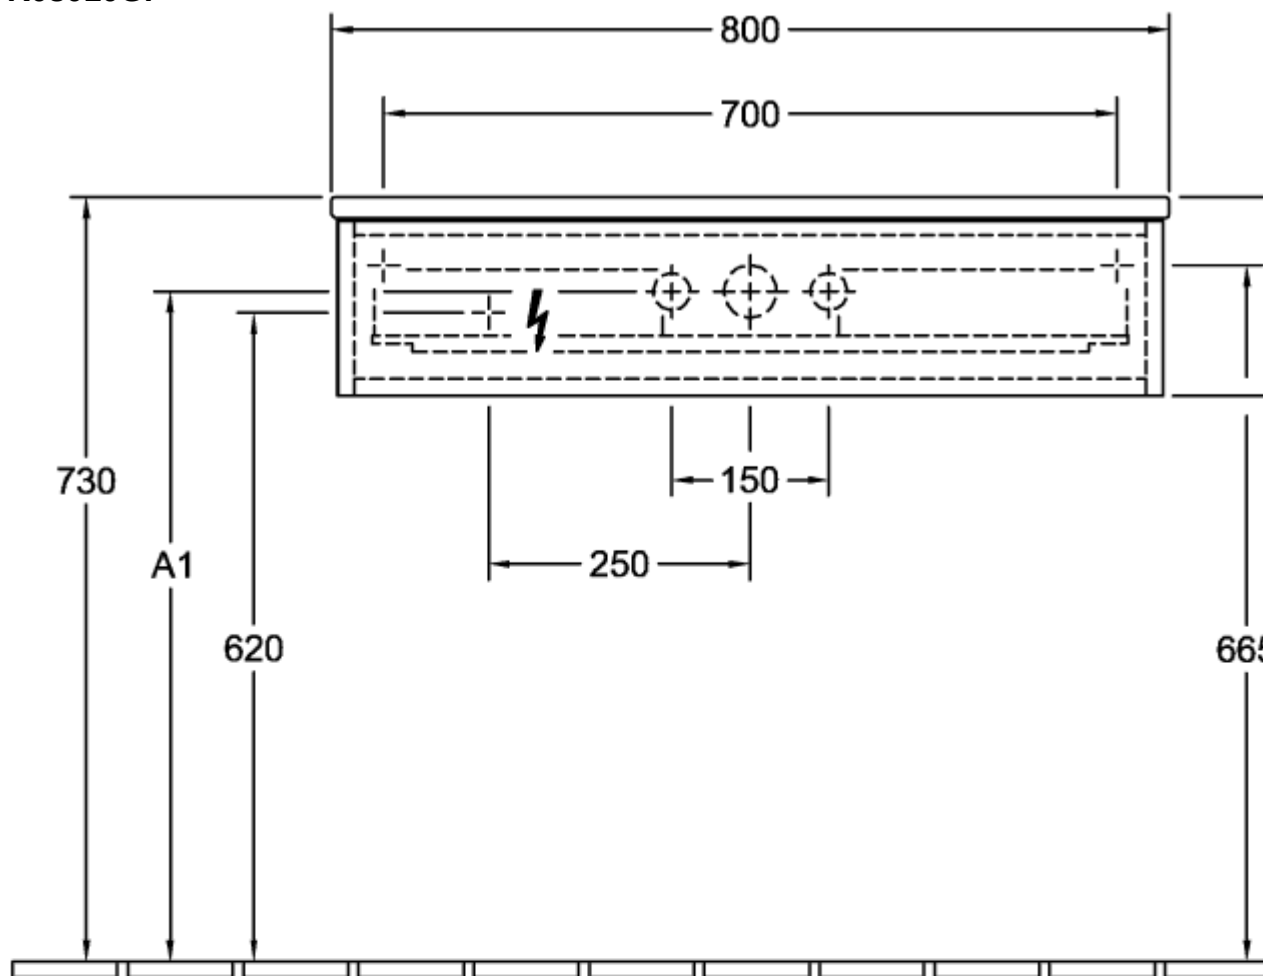

ANTAO VANITY UNIT ANGULAR

PRODUCT INFORMATION

Article title	Villeroy & Boch Antao Vanity unit, 1 pull-out compartment, 800 x 190 x 500 mm, Front without structure, Glossy White Lacquer / Glossy White Lacquer
Article number	K08010GF
Assembly / Assembly type	wall-mounted
Type of opening	1 pull-out compartment
Equipment	1 x space-saving siphon , 1 x drawer with anti-slip base
Scope of delivery	1 x vanity unit , 1 x space-saving siphon 1 x fastening
Position of washbasin	washbasin on the middle
Furniture with tap hole	without drilled tap holes
Position of shelf unit	without
Depth in mm	500
Width in mm	800
Height in mm	190
Collection	Antao
Function	<ul style="list-style-type: none">• with SoftClosing• with push-to-open function
Material front	MDF
Material body	MDF
Material cover panel	MDF
Surface textured	Front without structure
Shape	Angular
Colour designation	Glossy White Lacquer
Colour designation of cover panel	Glossy White Lacquer
With lighting	No
Smart home compatible	No

TECHNICAL DRAWINGS

K08010GF

⚡ N≠L 220 - 240V

K08010GF

 $\frac{N+L}{000}$ 220 - 240V

Artikel	A1
4A72	40 620
4A73	51 620
4A74	65 620
4I79	43 640
4I98	61 640
4I78	41 640
4I72	58 640
4A18	40 590
4A19	56 590
4A21	38 590
4A20	56 590
4I43	61 625
4A45	00/01 580
4A46	00/01 580
4A47	00/01 580
4A48	00/01 580
4A49	00/01 580
4A50	00/01 580