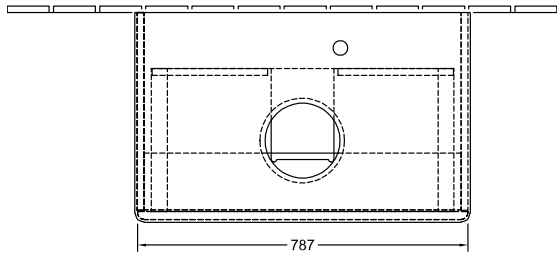

ANTAO VANITY UNIT ANGULAR

PRODUCT INFORMATION

Article title	Villeroy & Boch Antao Vanity unit, 1 pull-out compartment, 800 x 190 x 500 mm, Front without structure, Glossy White Lacquer / Glossy White Lacquer
Article number	K08010GF
Assembly / Assembly type	wall-mounted
Type of opening	1 pull-out compartment
Equipment	1 x space-saving siphon , 1 x drawer with anti-slip base
Scope of delivery	1 x vanity unit , 1 x space-saving siphon 1 x fastening
Position of washbasin	washbasin on the middle
Furniture with tap hole	without drilled tap holes
Position of shelf unit	without
Depth in mm	500
Width in mm	800
Height in mm	190
Collection	Antao
Function	<ul style="list-style-type: none">• with SoftClosing• with push-to-open function
Material front	MDF
Material body	MDF
Material cover panel	MDF
Surface textured	Front without structure
Shape	Angular
Colour designation	Glossy White Lacquer
Colour designation of cover panel	Glossy White Lacquer
With lighting	No
Smart home compatible	No

TECHNICAL DRAWINGS

K08010GF

⚡ N≠L 220 - 240V

K08010GF

 $\frac{N+L}{000}$ 220 - 240V

Artikel	A1
4A72	40 620
4A73	51 620
4A74	65 620
4I79	43 640
4I98	61 640
4I78	41 640
4I72	58 640
4A18	40 590
4A19	56 590
4A21	38 590
4A20	56 590
4I43	61 625
4A45	00/01 580
4A46	00/01 580
4A47	00/01 580
4A48	00/01 580
4A49	00/01 580
4A50	00/01 580