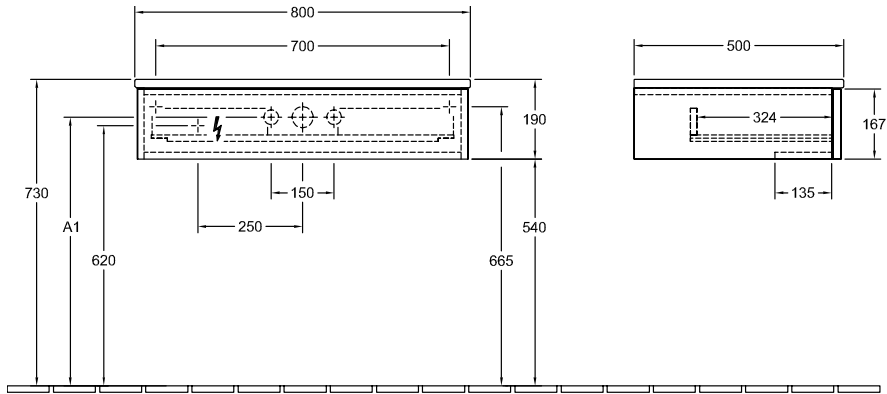

ANTAO VANITY UNIT ANGULAR

PRODUCT INFORMATION

Article title	Villeroy & Boch Antao Vanity unit, 1 pull-out compartment, 800 x 190 x 500 mm, Front without structure, Glossy White Lacquer / Glossy White Lacquer
Article number	K08010GF
Assembly / Assembly type	wall-mounted
Type of opening	1 pull-out compartment
Equipment	1 x space-saving siphon , 1 x drawer with anti-slip base
Scope of delivery	1 x vanity unit , 1 x space-saving siphon 1 x fastening
Position of washbasin	washbasin on the middle
Furniture with tap hole	without drilled tap holes
Position of shelf unit	without
Depth in mm	500
Width in mm	800
Height in mm	190
Collection	Antao
Function	<ul style="list-style-type: none">• with SoftClosing• with push-to-open function
Material front	MDF
Material body	MDF
Material cover panel	MDF
Surface textured	Front without structure
Shape	Angular
Colour designation	Glossy White Lacquer
Colour designation of cover panel	Glossy White Lacquer
With lighting	No
Smart home compatible	No

TECHNICAL DRAWINGS

K08010GF

⚡ N≠L 220 - 240V

K08010GF

 $\frac{N+L}{000}$ 220 - 240V

Artikel	A1
4A72	40 620
4A73	51 620
4A74	65 620
4I79	43 640
4I98	61 640
4I78	41 640
4I72	58 640
4A18	40 590
4A19	56 590
4A21	38 590
4A20	56 590
4I43	61 625
4A45	00/01 580
4A46	00/01 580
4A47	00/01 580
4A48	00/01 580
4A49	00/01 580
4A50	00/01 580