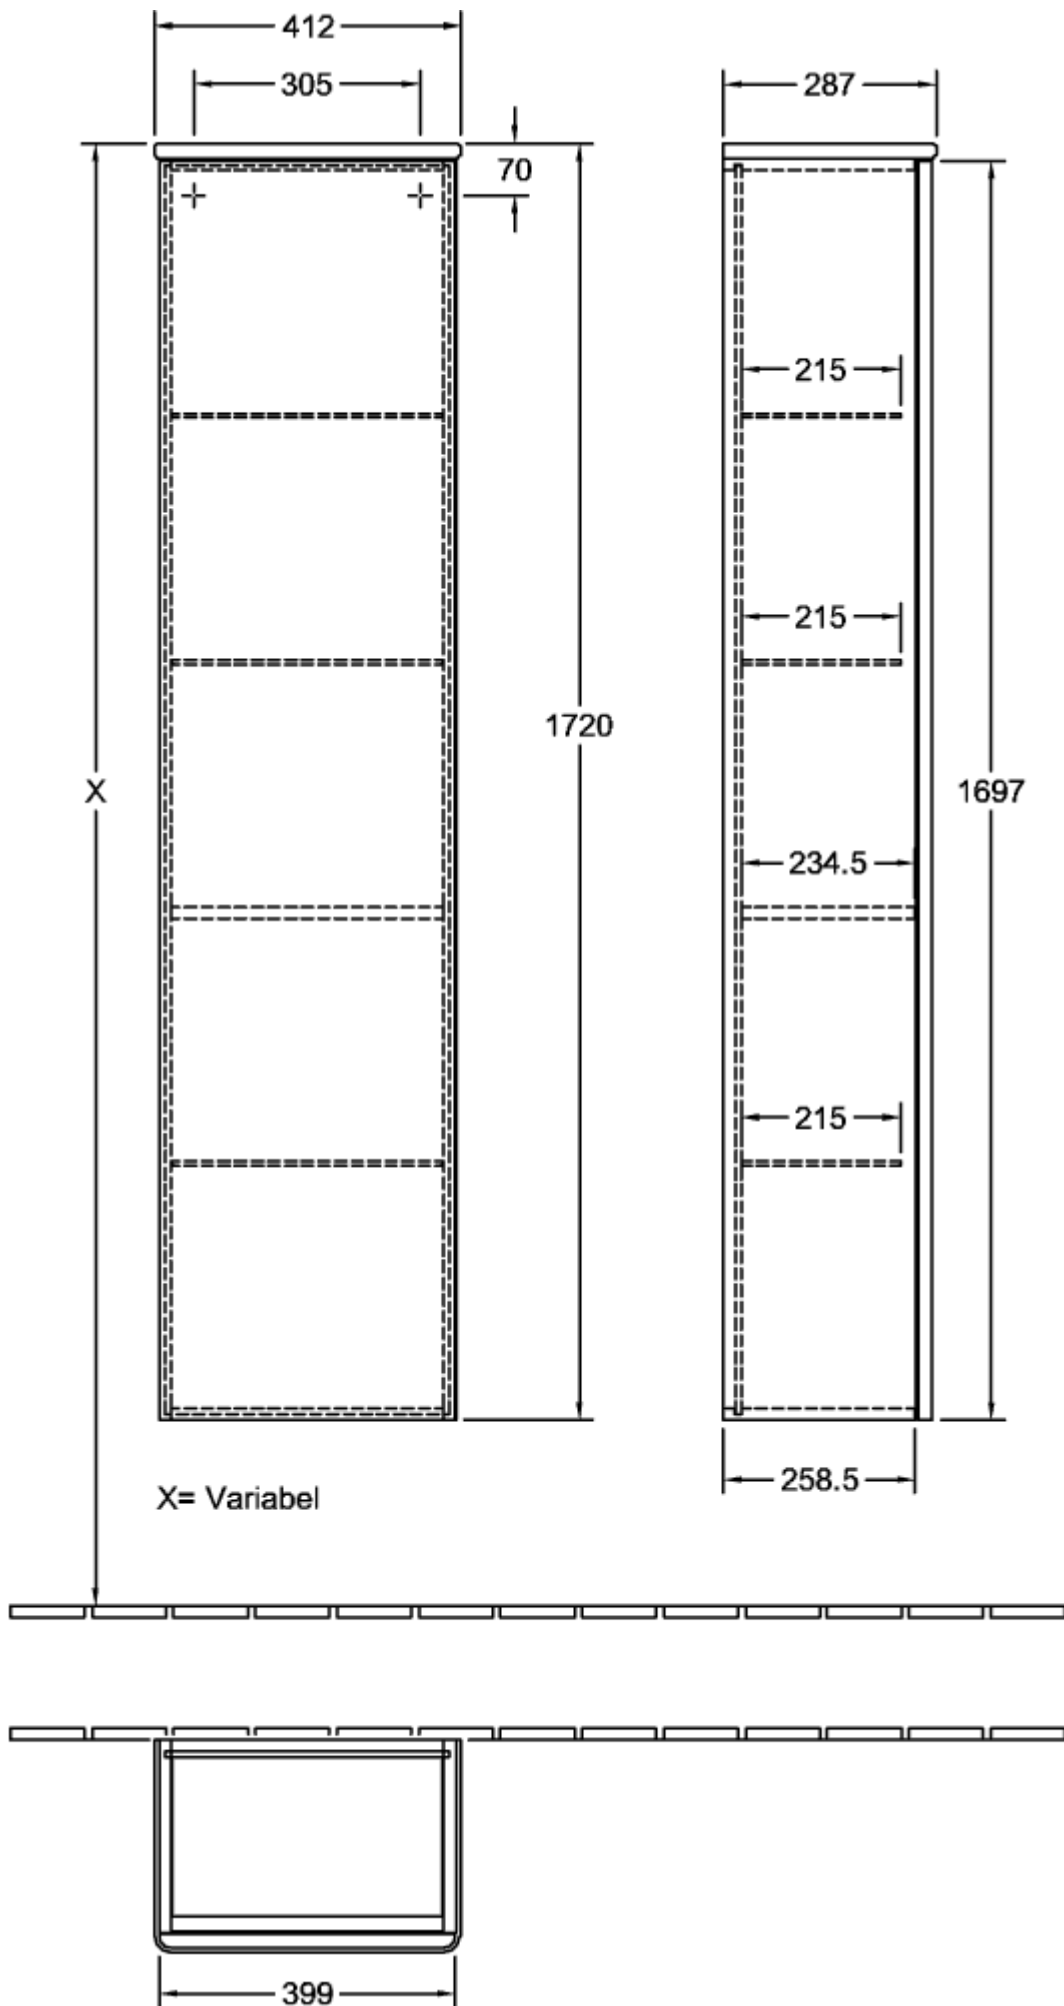

## ANTAO TALL CABINET ANGULAR

### PRODUCT INFORMATION

Article title	Villeroy & Boch Antao Tall cabinet, 1 door, 414 x 1719 x 287 mm, Front without structure, Glossy White Lacquer / Glossy White Lacquer
Article number	K45000GF
Assembly / Assembly type	wall-mounted
Type of opening	1 door
Door hinge	hinges on left
Equipment	1 cover panel , 1 x door 1 x fixed shelf 3 x glass shelf
Scope of delivery	1 x tall cabinet , 1 x fastening
Position of shelf unit	without
Depth in mm	287
Width in mm	414
Height in mm	1719
Collection	Antao
Function	with SoftClosing
Material front	MDF
Material body	MDF
Material cover panel	MDF
Surface textured	Front without structure
Shape	Angular
Colour designation	Glossy White Lacquer
Colour designation of cover panel	Glossy White Lacquer
With lighting	No
Smart home compatible	No

## TECHNICAL DRAWINGS

**K4500GF**