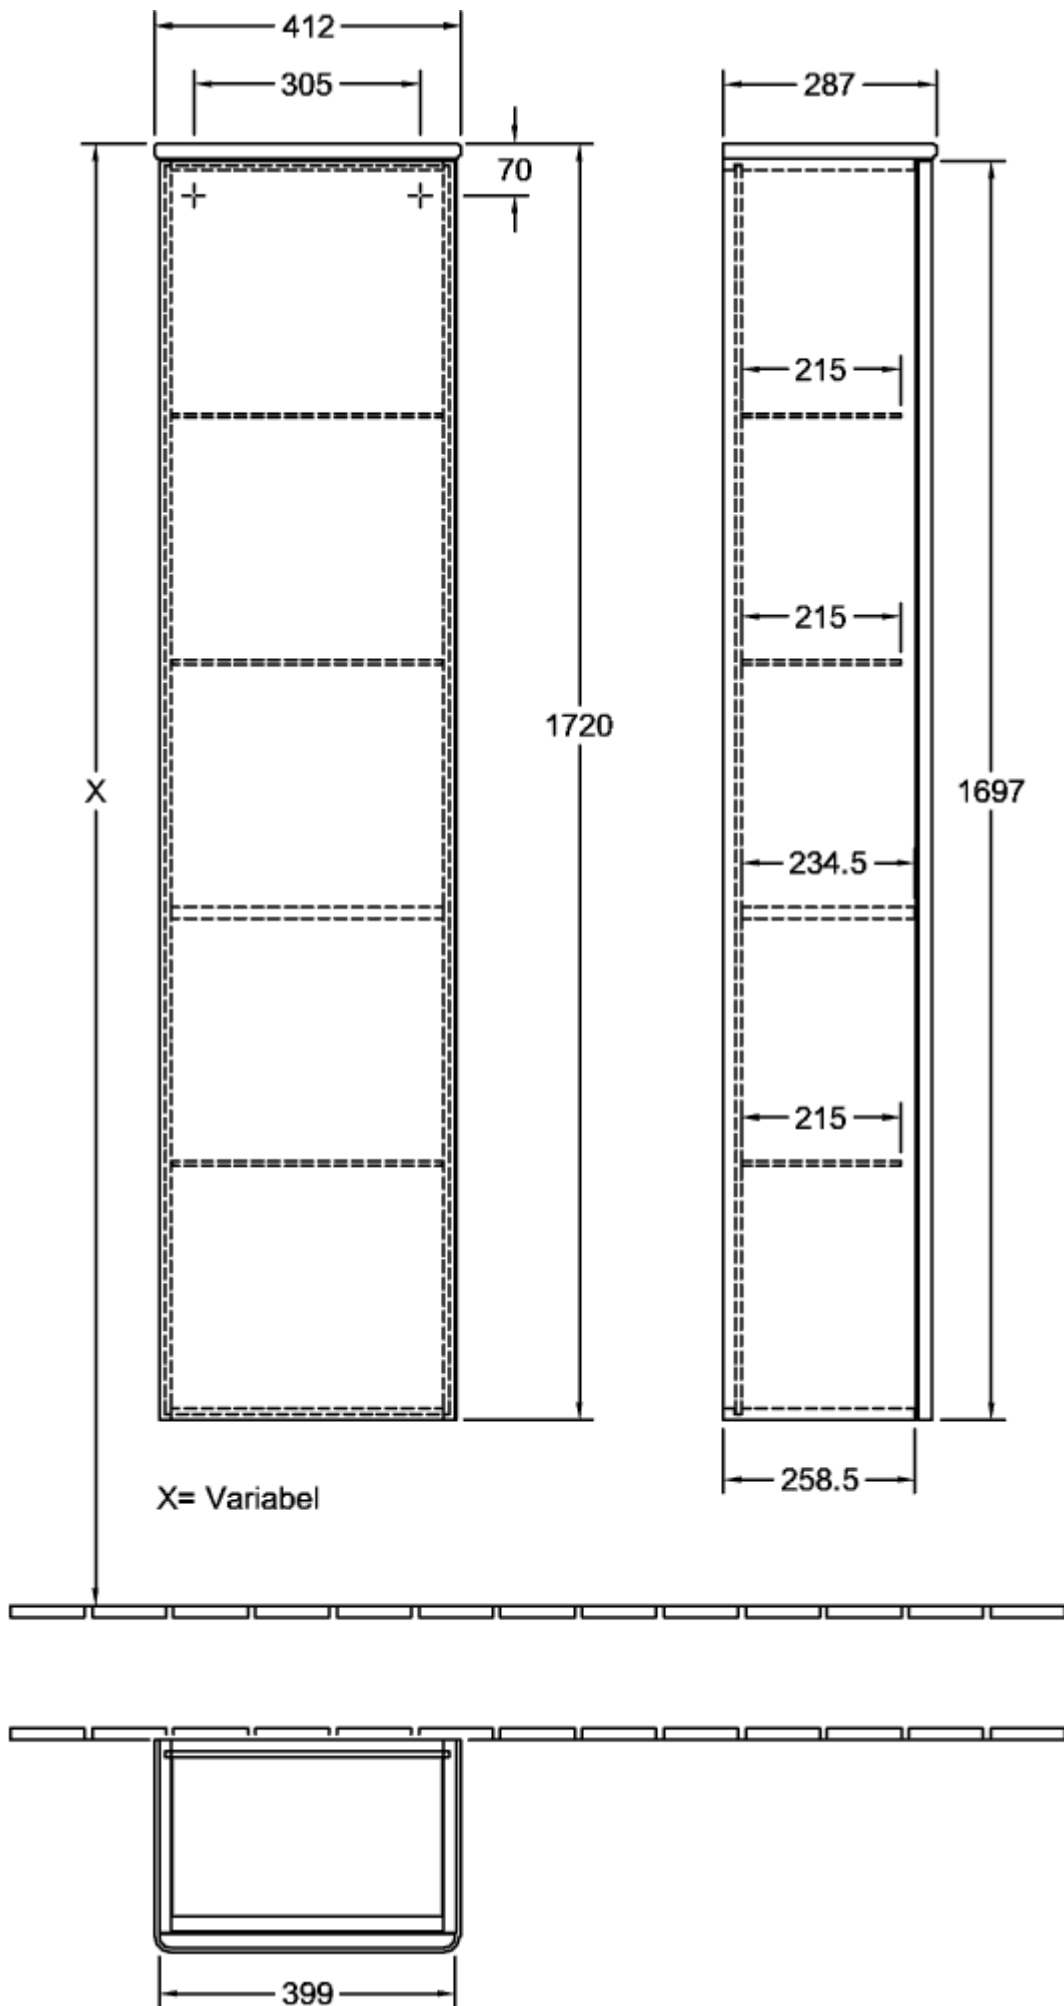

ANTAO TALL CABINET ANGULAR

PRODUCT INFORMATION

Article title	Villeroy & Boch Antao Tall cabinet, 1 door, 414 x 1719 x 287 mm, Front without structure, Glossy White Lacquer / Glossy White Lacquer
Article number	K46000GF
Assembly / Assembly type	wall-mounted
Type of opening	1 door
Door hinge	hinges on right
Equipment	1 cover panel , 1 x door 1 x fixed shelf 3 x glass shelf
Scope of delivery	1 x tall cabinet , 1 x fastening
Position of shelf unit	without
Depth in mm	287
Width in mm	414
Height in mm	1719
Collection	Antao
Function	with SoftClosing
Material front	MDF
Material body	MDF
Material cover panel	MDF
Surface textured	Front without structure
Shape	Angular
Colour designation	Glossy White Lacquer
Colour designation of cover panel	Glossy White Lacquer
With lighting	No
Smart home compatible	No

TECHNICAL DRAWINGS

K46000GF

K46000GF